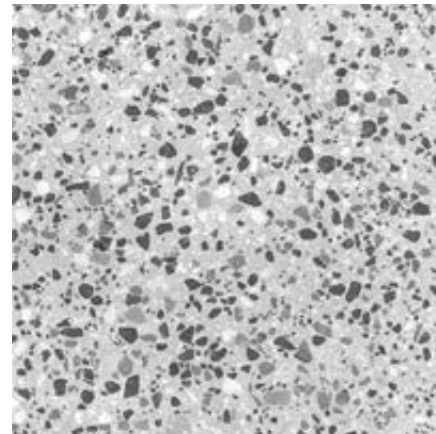

RECYCLE Terrazzo Dark

GRES PORCELLANATO COLORATO IN MASSA
COLOURED BODY PORCELAIN STONEWARE

RETTIFICATO
RECTIFIED

60x120 | 24"x48"

90x90 | 35"x35"

30x60 | 12"x24"

60x60 | 24"x24"

BATTISCOPA
SKIRTING