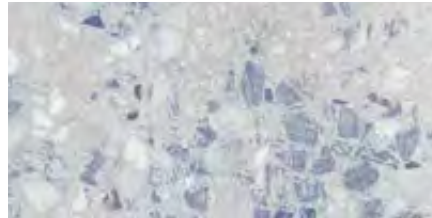

BATTISCOPA
SKIRTING

6,5x120 | 3"x48"

7,3x90 | 3"x36"

7,3x60 | 3"x24"

RECYCLE River Blue

GRES PORCELLANATO COLORATO IN MASSA
COLOURED BODY PORCELAIN STONEWARE

RETTIFICATO
RECTIFIED

60x120 | 24"x48"