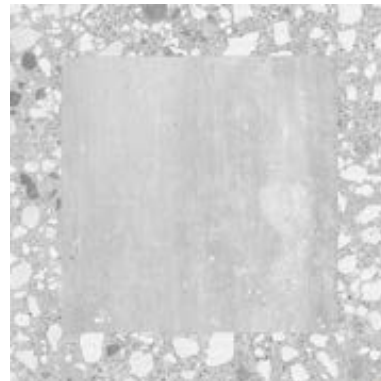

FRAME

FANTASY 20x20 | 8"x8"

GRES PORCELLANATO
PORCELAIN STONEWARE

NON RETTIFICATO
NOT RECTIFIED

VENICE

ANTIQUE

RIVER WHITE

RIVER BLUE