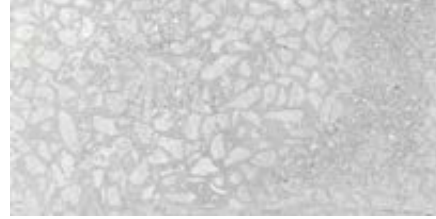

6,5x120 | 3"x48"

7,3x90 | 3"x36"

7,3x60 | 3"x24"

RECYCLE Venice

GRES PORCELLANATO COLORATO IN MASSA
COLOURED BODY PORCELAIN STONEWARE

RETTIFICATO RECTIFIED

60x120 | 24"x48"

30x60 | 12"x24"