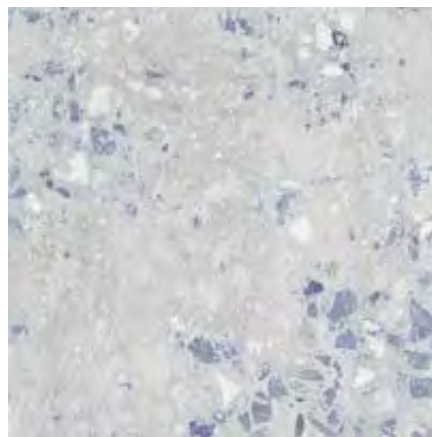

60x60 | 24"x24"

BATTISCOPIA
SKIRTING