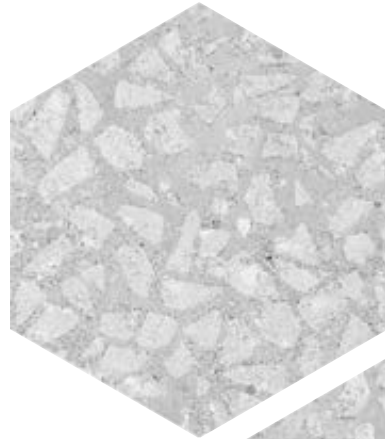

FRAME

FANTASY 20x20 | 8"x8"

GRES PORCELLANATO
PORCELAIN STONEWARE

NON RETTIFICATO
NOT RECTIFIED

VENICE

ANTIQUE

RIVER WHITE

RIVER BLUE