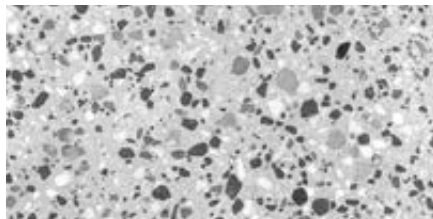

RECYCLE Terrazzo Dark

GRES PORCELLANATO COLORATO IN MASSA
COLOURED BODY PORCELAIN STONEWARE

RETTIFICATO
RECTIFIED

60x120 | 24"x48"

90x90 | 35"x35"

30x60 | 12"x24"

60x60 | 24"x24"

BATTISCOPA
SKIRTING