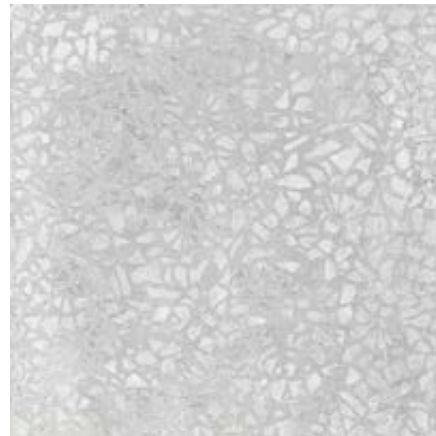

6,5x120 | 3"x48"

7,3x90 | 3"x36"

7,3x60 | 3"x24"

RECYCLE Venice

GRES PORCELLANATO COLORATO IN MASSA
COLOURED BODY PORCELAIN STONEWARE

RETTIFICATO RECTIFIED

60x120 | 24"x48"

30x60 | 12"x24"