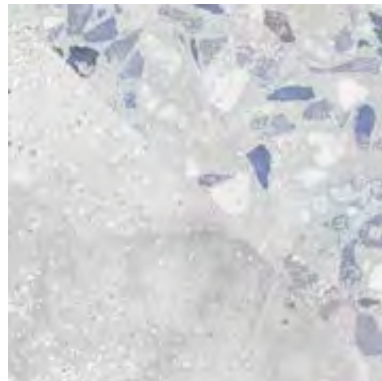

RECYCLE

DECORI
20x20

DECORS
8"x8"

GRES PORCELLANATO
PORCELAIN STONEWARE

RETTIFICATO
RECTIFIED

BATTISCOPIA
SKIRTING

6,5x20 | 3"x8"

FANTASY