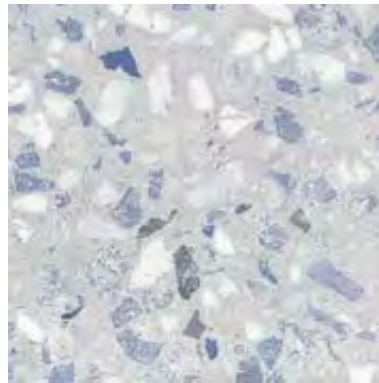

RETTIFICATO
RECTIFIED

CONCRETE

BATTISCOPA
SKIRTING

6,5x20 | 3"x8"

RIVER WHITE

RIVER BLUE

CONCRETE 20x20 | 8"x8"

TERRAZZO LIGHT 20x20 | 8"x8"