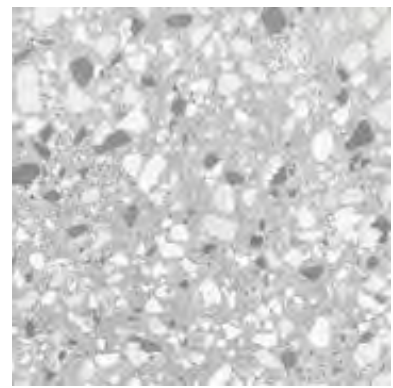

GRES PORCELLANATO
PORCELAIN STONEWARE

RETTIFICATO
RECTIFIED

TERRAZZO LIGHT

BATTISCOPA
SKIRTING