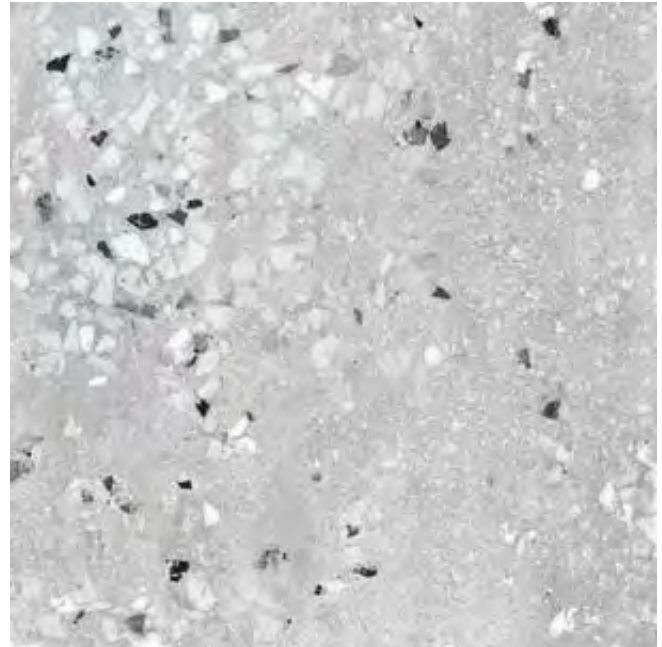

7,3x60 | 3"x24"

RECYCLE River White

GRES PORCELLANATO COLORATO IN MASSA
COLOURED BODY PORCELAIN STONEWARE

RETTIFICATO
RECTIFIED

60x120 | 24"x48"

90x90 | 35"x35"

30x60 | 12"x24"

60x60 | 24"x24"