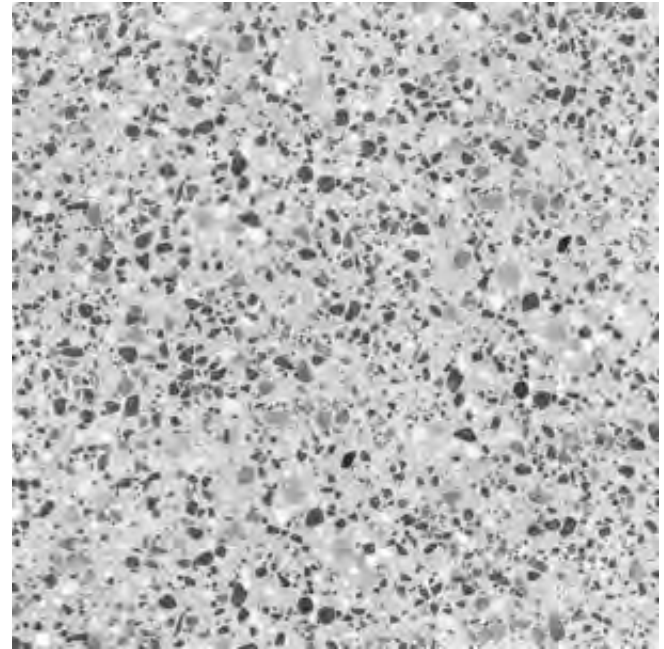

RECYCLE Terrazzo Dark

GRES PORCELLANATO COLORATO IN MASSA
COLOURED BODY PORCELAIN STONEWARE

RETTIFICATO
RECTIFIED

60x120 | 24"x48"

90x90 | 35"x35"

30x60 | 12"x24"

60x60 | 24"x24"

BATTISCOPA
SKIRTING