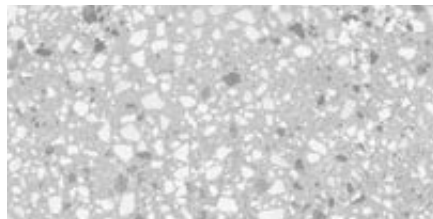

30x60 | 12"x24"