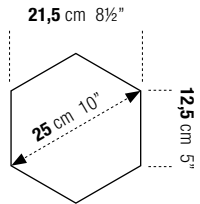

GRES PORCELLANATO
PORCELAIN STONEWARE

NON RETTIFICATO
NOT RECTIFIED