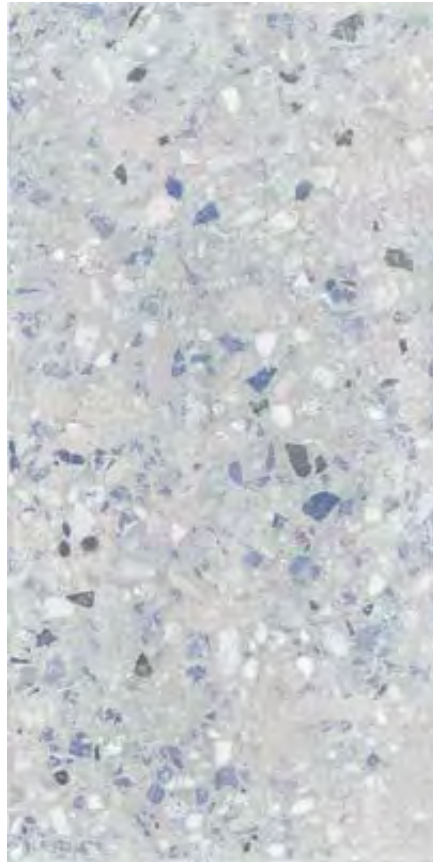

BATTISCOPA
SKIRTING

6,5x120 | 3"x48"

7,3x90 | 3"x36"

7,3x60 | 3"x24"

RECYCLE River Blue

GRES PORCELLANATO COLORATO IN MASSA
COLOURED BODY PORCELAIN STONEWARE

RETTIFICATO
RECTIFIED

60x120 | 24"x48"