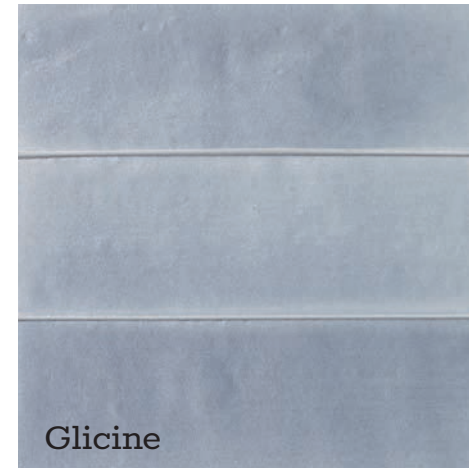

The Wabisabi collection offers 5x15 cm
rectangular tiles available in 15 colours
with a shaded matt finish.

Inspired by the traditional
characteristics of handmade ceramic,
each tile is unique in the movement of
the surface and in the dimensions.

Teal

Blu

Glicine

Celeste

WAB05VE
5x15 2"x6"

WAB05AC
5x15 2"x6"

WAB05TE
5x15 2"x6"

WAB05BL
5x15 2"x6"