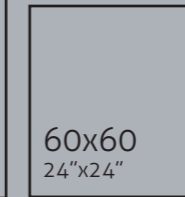

Porcelain Tiles

Sizes