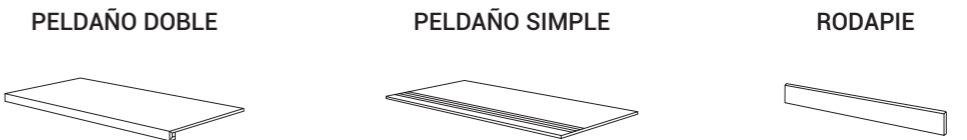

MOSAICS & ACCESSORIES

	PELDAÑO DOBLE			PELDAÑO SIMPLE			RODAPIE	
	30x120 12"x47"	37x75 15"x30"	37x75 15"x30"	30x120 12"x47"	37x75 15"x30"	37x75 15"x30"	8x60 3"x24"	8x75 3"x30"
BEIGE	NATURAL	NATURAL	ANTISLIP	NATURAL	NATURAL	ANTISLIP	NATURAL	NATURAL
OXIDE	P0005265 S720	P0005168 S690	P0005229 S690	P0005264 S600	P0005167 S560	P0005228 S560	P0005263 S280	P0005166 S290
WHITE	P0005259 S720	P0005162 S690		P0005258 S600	P0005161 S560		P0005257 S280	P0005160 S290
GREY	P0005256 S720	P0005159 S690	P0005227 S690	P0005255 S600	P0005158 S560	P0005226 S560	P0005254 S280	P0005157 S290
	P0005262 S720	P0005165 S690	P0005231 S690	P0005261 S600	P0005164 S560	P0005230 S560	P0005260 S280	P0005163 S290

PACKING LIST

CAJA / BOX	PELDAÑO DOBLE			PELDAÑO SIMPLE			RODAPIE	
pcs	3	4	4	3	4	4	Please ask for information / Consulte información	Please ask for information / Consulte información
m2	1,08	1,13	1,13	1,08	1,13	1,13		
kg	23,9	23,5	23,5	23,9	23,5	23,5		
PALLET								
box	40	48	48	40	48	48	Please ask for information / Consulte información	Please ask for information / Consulte información
m2	43,2	54,24	54,24	43,2	54,24	54,24		
kg	977	1.151	1.151	977	1.151	1.151