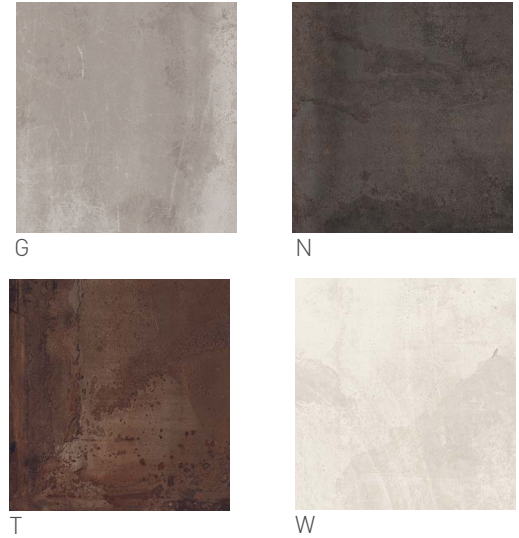

NEW PRODUCT

FULL BODY PORCELAIN STONEWARE

TUBE

COLORS

DESCRIPTION

Tube by *Imola* is a collection of full body porcelain stoneware available in four different colors. Its distinctive metallic style offers endless possibilities when combined with an array of formats, colours, finishes and special pieces for a contemporary urban décor. This collection combines metropolitan elegance with an underground mood, with impeccable style and a passion for time-worn materials.