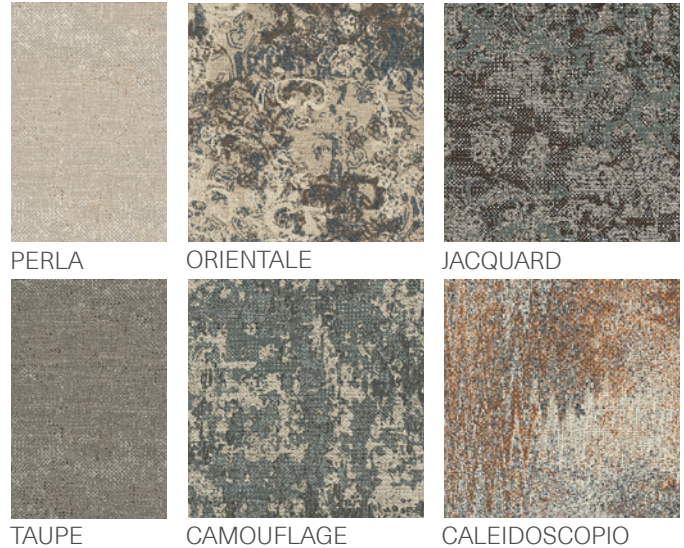

NEW PRODUCT

GLAZED PORCELAIN STONEWARE

THEKE TRAME

COLORS

DESCRIPTION

Theke Trame, by *Iris Ceramica* is a glazed porcelain stoneware collection available in six colors. The woven textures of carpets are perfect for creating exquisite surfaces with the perfect blend of visual fluidity and tactile refinement. Following the introduction of Sinkcera technology, the exploration of materials is expanding and reaching unprecedented levels of sensoriality. The perfectly synchronized movement of the surface and the image come together, creating a three-dimensional, pulsating and incredibly complex material. *Theke Trame* is an audacious collection for creating extraordinary decors.