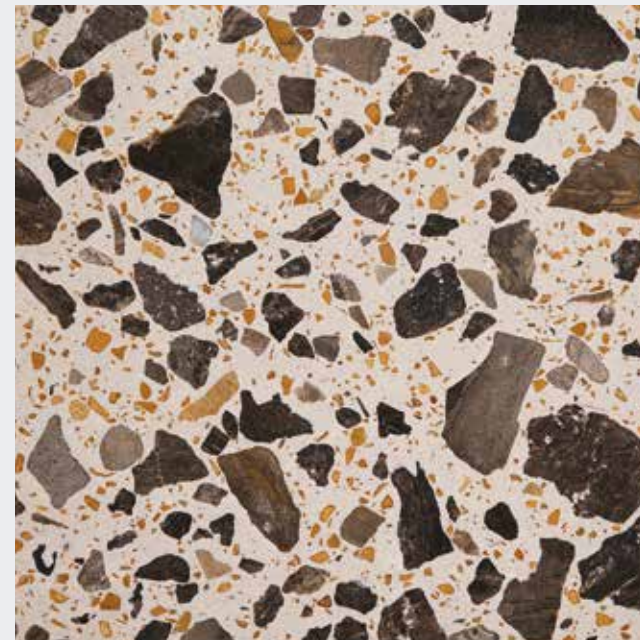

Elite

New Deluxe White

Supreme Brown

New White Dove

Vintage Spring

Elite

Terra Cream

Silver Rock

Exotic Green

Roma

Explore classic monochromatic shades of black and white. Add age-old glory to your spaces with new-age designs, exuding elegance that makes a statement like no other.

Cafe

Discover the beauty of earthy shades of beige and brown. Rich, subtle and classy, let the pastel shades tell a new tale of nostalgia that accentuate your decor.