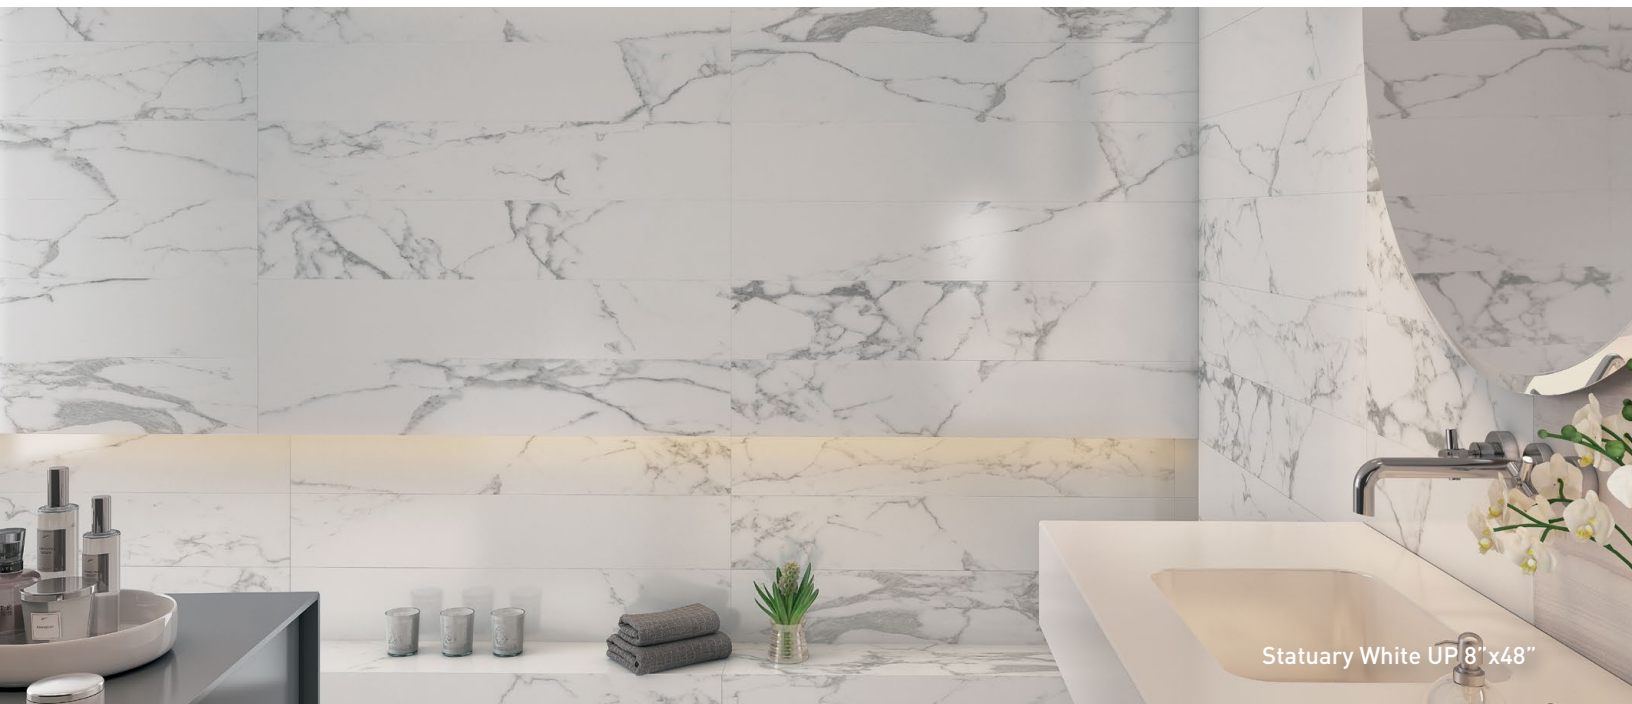

Statuary White PO 24"x48"

Distribué par  
Distributed by

**ciot**

**Roca**

**STATUARY WHITE**

Glazed Porcelain

Grès cérame émaillé

Statuary White PO 12"x24"