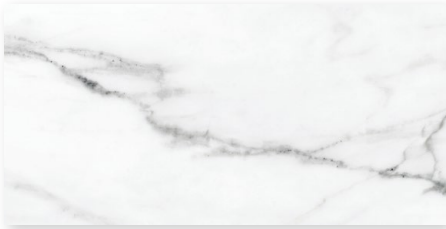

Statuary White PO
24"x48" R
UFSTP0101-2448