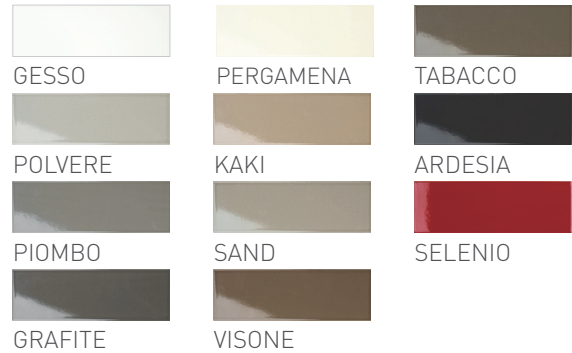

NEW PRODUCT

GLAZED PORCELAIN STONEWARE

SILK

COLORS AND FORMATS

GLOSSY: 10x30 cm

DESCRIPTION

Silk by *Tonalite* is a glossy wall tile available in eleven colors. The *diamantato* format, with beveled sides, will bring dimension and style to your room.

SILK ARABESQUE

COLORS AND FORMATS

GLOSSY: 14,5x14,5 cm

DESCRIPTION

Just like the old *Ciot* logo, the decorative tiles of *Silk Arabesque* take the form of a ceramic classic from the 50s. Glossy and slightly textured, the *Silk Arabesque* tiles are available in the same colors as the *Silk* collection.

APPLICATIONS

Silk and *Silk Arabesque* are ideal for an interior application on walls in your residential and commercial projects.

TECHNICAL INFORMATION

No technical data available.

INSTALLATION AND MAINTENANCE

AVAILABILITY ¹

- in stock
- special order
- N/A not available

¹ Subject to change

Decors, listellos, floor tiles and special pieces available, consult your sales representative.

THICKNESS: 8 mm
Diamantato: 8-10 mm