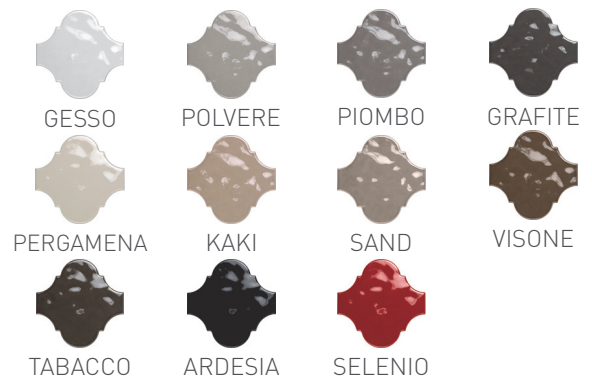

NEW PRODUCT

GLAZED PORCELAIN STONEWARE

SILK

COLORS AND FORMATS

GLOSSY: 10x30 cm

DESCRIPTION

Silk by *Tonalite* is a glossy wall tile available in eleven colors. The *diamantato* format, with beveled sides, will bring dimension and style to your room.

SILK ARABESQUE

COLORS AND FORMATS

GLOSSY: 14,5x14,5 cm

DESCRIPTION

Just like the old *Ciot* logo, the decorative tiles of *Silk Arabesque* take the form of a ceramic classic from the 50s. Glossy and slightly textured, the *Silk Arabesque* tiles are available in the same colors as the *Silk* collection.

APPLICATIONS

Silk and *Silk Arabesque* are ideal for an interior application on walls in your residential and commercial projects.

TECHNICAL INFORMATION

No technical data available.

INSTALLATION AND MAINTENANCE

AVAILABILITY ¹

- in stock
- special order
- N/A not available

¹ Subject to change

Decors, listellos, floor tiles and special pieces available, consult your sales representative.

THICKNESS: 8 mm
Diamantato: 8-10 mm