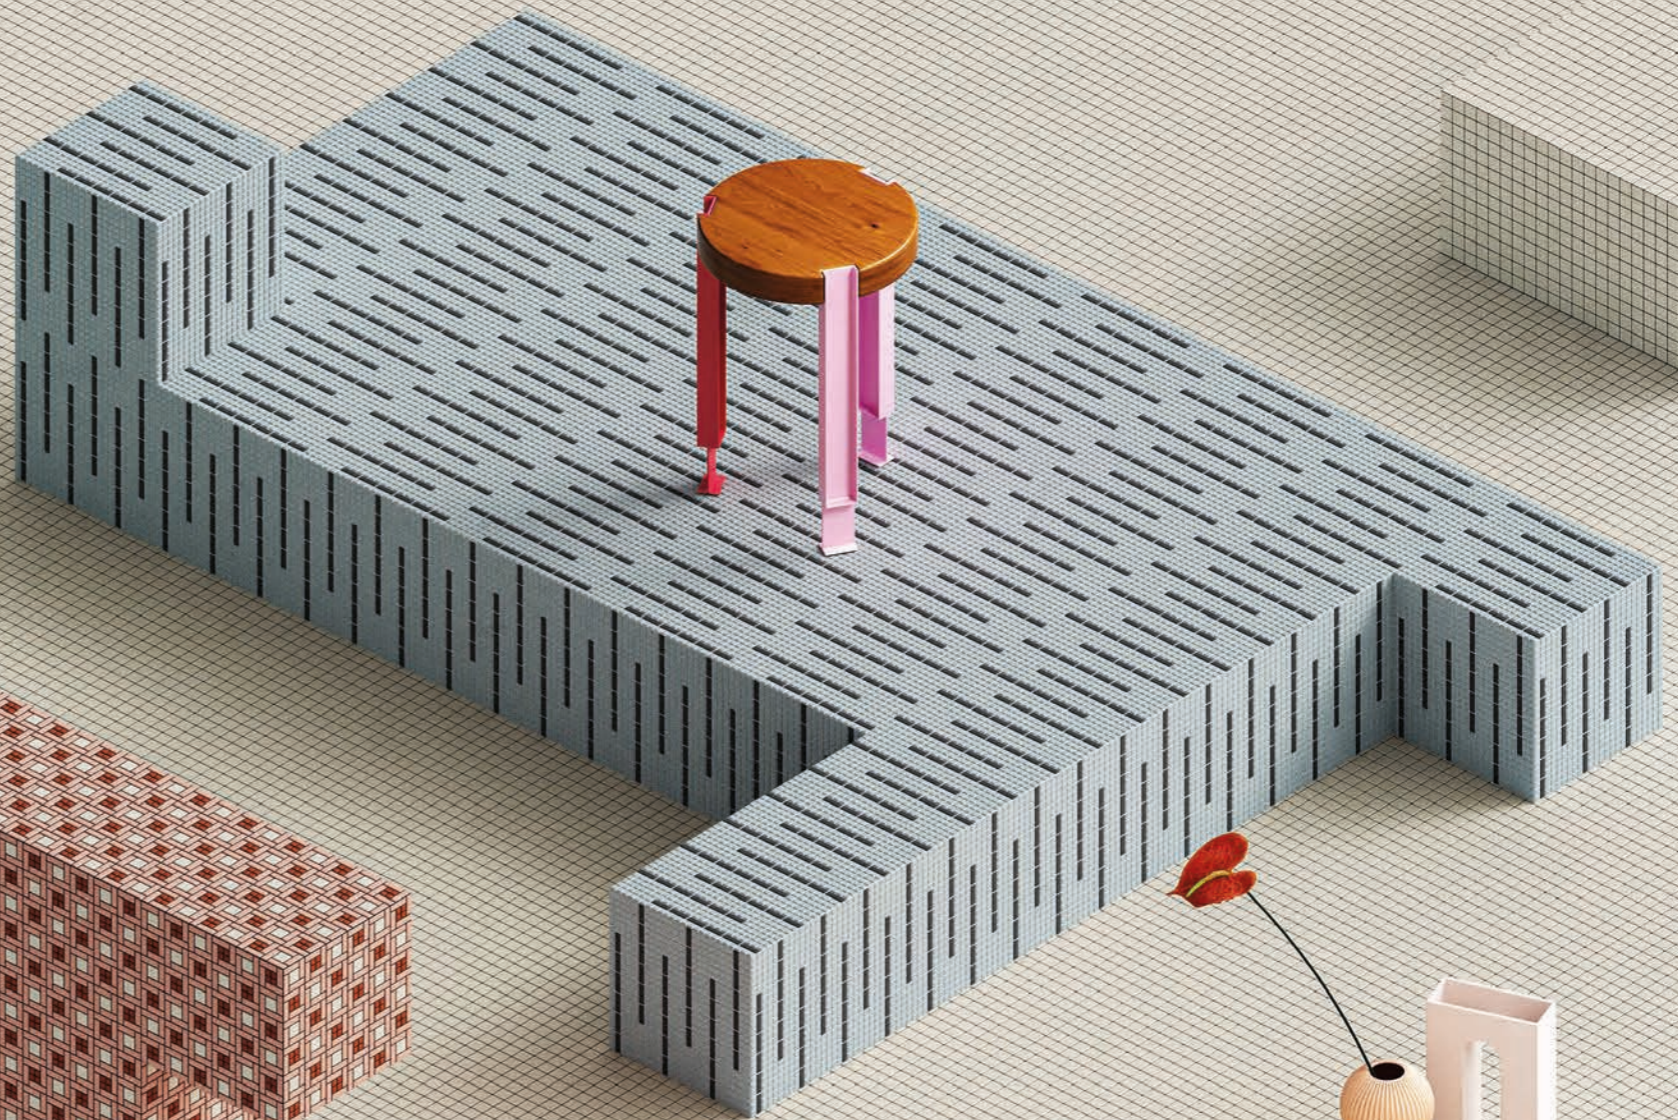

30 x 30 cm
12" x 12"

Osso
Posa Custom B

1.25 x 1.25 cm
1/2" x 1/2"
1.25 x 3.75 cm
1/2" x 1 1/2"
2.5 x 2.5 cm
1" x 1"

Dimensioni reali
Real size

1.25 x 3.75 cm
1/2" x 1 1/2"

1.25 x 1.25 cm
1/2" x 1/2"

2.5 x 2.5 cm
1" x 1"