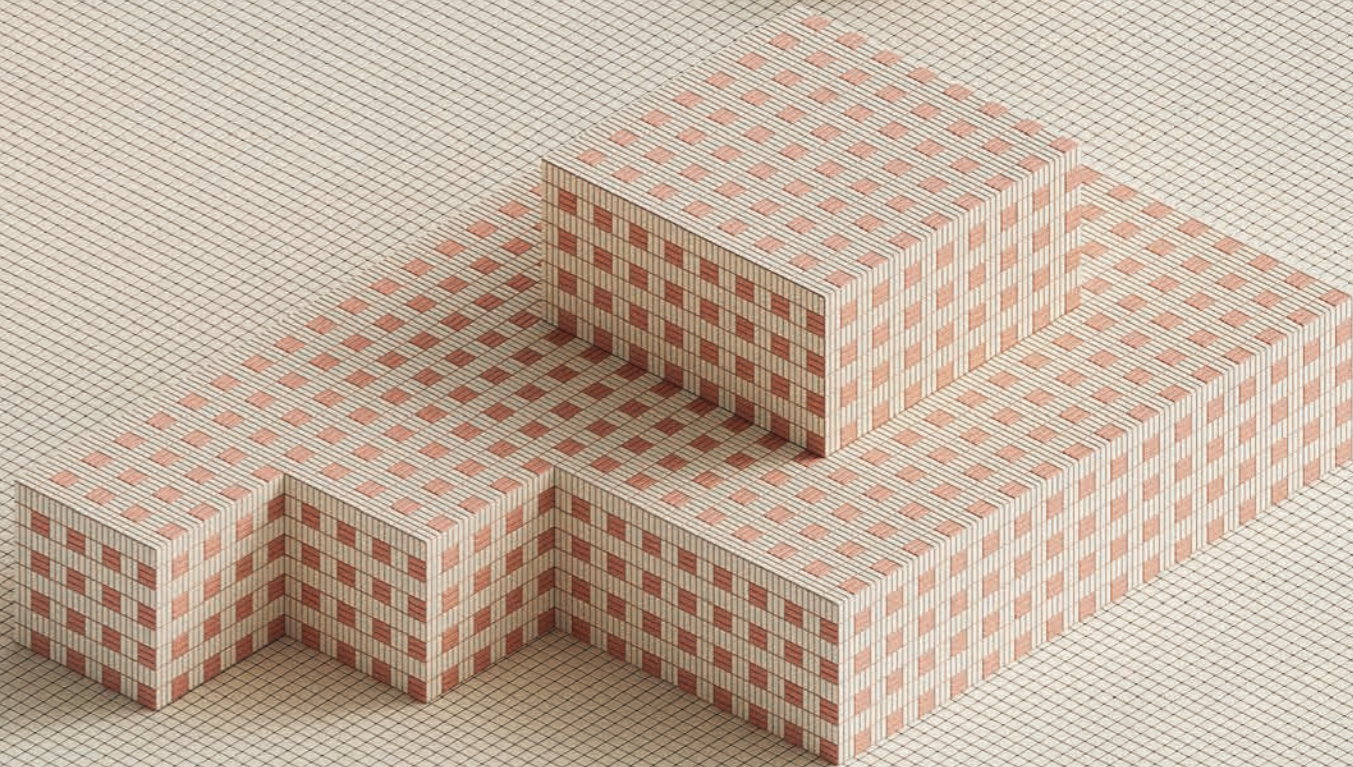

30 x 30 cm
12" x 12"

Osso
Posa Custom B

1.25 x 1.25 cm
1/2" x 1/2"
1.25 x 3.75 cm
1/2" x 1 1/2"
2.5 x 2.5 cm
1" x 1"

Dimensioni reali
Real size

1.25 x 3.75 cm
1/2" x 1 1/2"

1.25 x 1.25 cm
1/2" x 1/2"

2.5 x 2.5 cm
1" x 1"