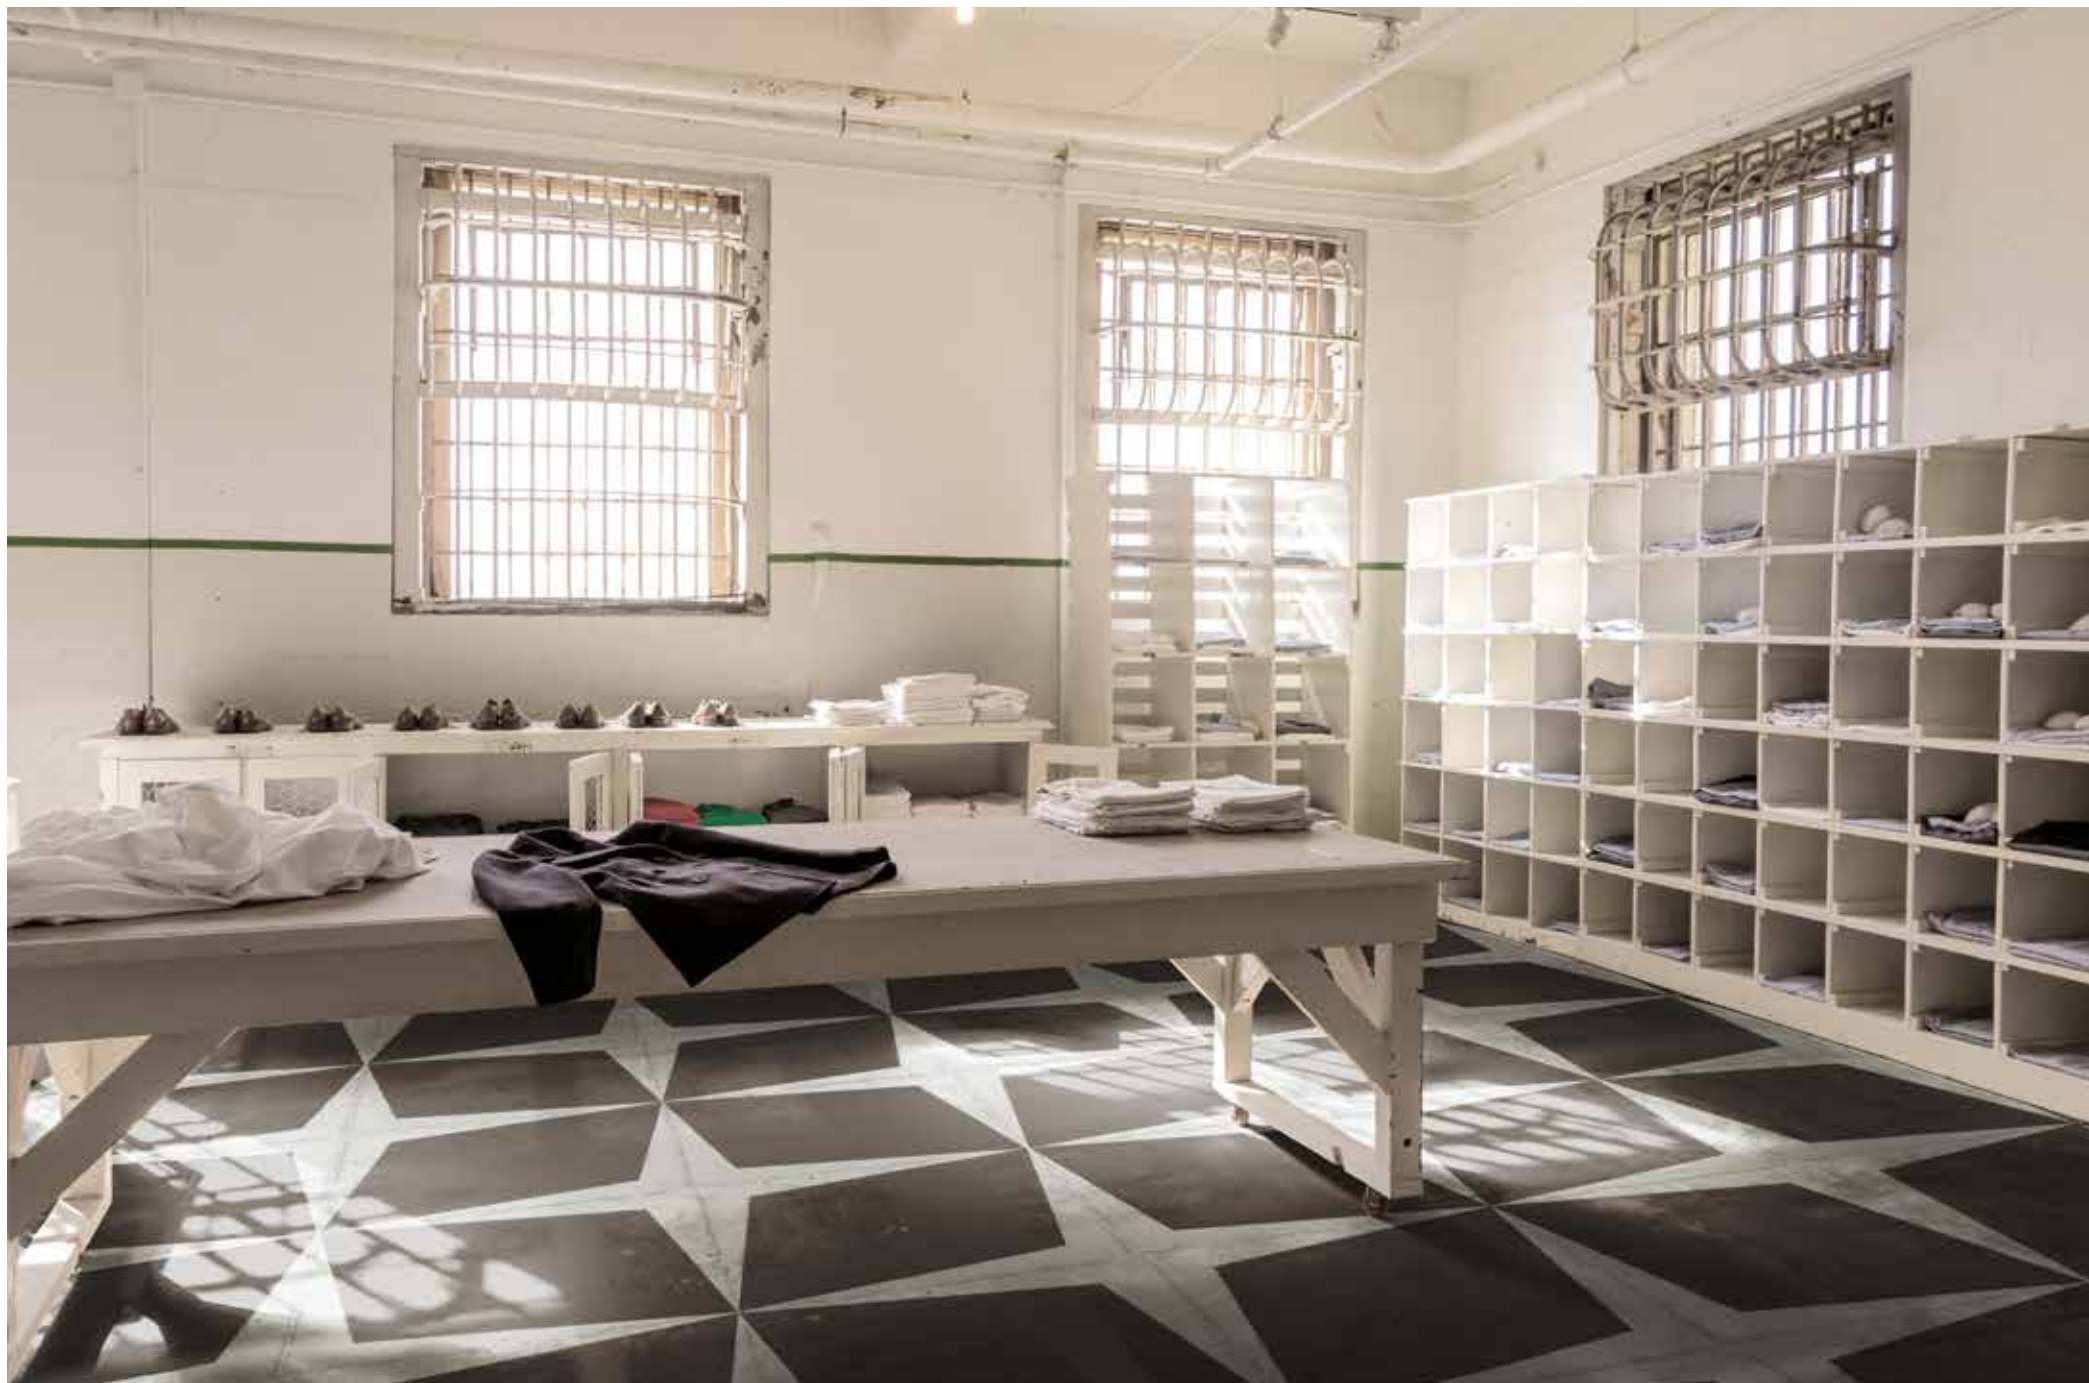

Lozenge 07 Coffee 60x60 cm / 24"x24"