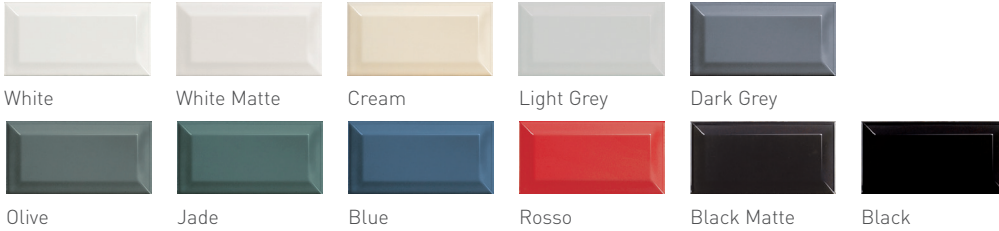

NEW PRODUCT

BICOTTURA WALL TILE

METRO

COLORS

DECOR

DESCRIPTION

Metro, from *Equipe*, is a collection of wall tiles with beveled edges. It's many retro colors offer a variety of possible displays with vibrant patterns. With it's large choice of borders and trim pieces, this versatile collection offers a wide array of displays.

FORMATS

BRILLO (glossy): 7,5x7,5 cm | 7,5x15 cm | 7,5x30 cm | 10x20 cm | 10x30 cm
MATTE: 7,5x7,5 cm | 7,5x15 cm | 7,5x30 cm | 10x20 cm | 10x30 cm

APPLICATIONS

Metro is ideal for indoor wall application in your residential and commercial projects.