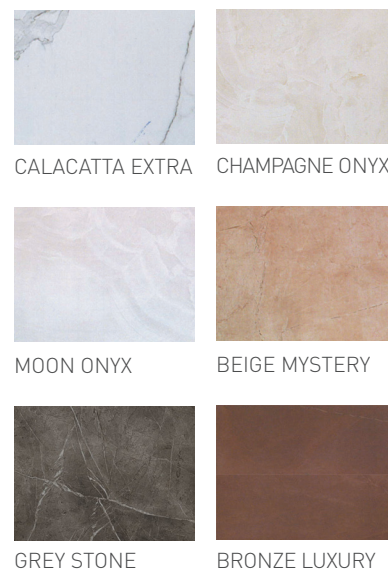

# NEW PRODUCT

COLORED BODY PORCELAIN STONEWARE

**MARVEL**

## COLORS