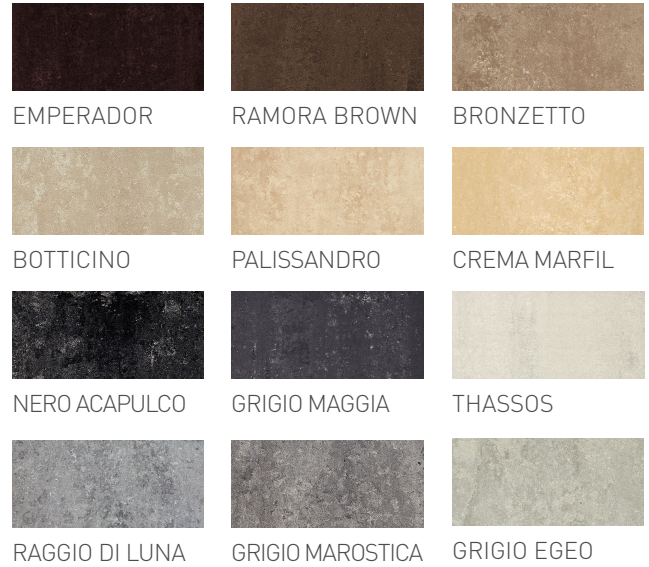

NEW PRODUCT

DOUBLE LOADED PORCELAIN STONEWARE

COLORS

DESCRIPTION

Marte by *Casalgrande* is a double loaded porcelain stoneware that, thanks to its original concept and production technique makes each single tile unique. *Marte* is inspired by the beauty of natural marbles and is available in 12 colors. The line is suited for every application, but is ideal for flooring offices and commercial centers, as well as for ventilated facades for exterior walls.

FORMATS

NATURAL RT.: 10x60 cm | 15x15 cm | 15x60 cm | 20x60 cm | 15x120 cm | 20x120 cm | 30x30 cm | 30x60 cm | 40x40 cm | 60x60 cm | 60x120 cm
HONED RT.: 10x60 cm | 15x15 cm | 15x60 cm | 20x60 cm | 15x120 cm | 20x120 cm | 30x30 cm | 30x60 cm | 40x40 cm | 60x60 cm | 60x120 cm
LEVIGATO RT.: 10x60 cm | 15x15 cm | 15x60 cm | 20x60 cm | 15x120 cm | 20x120 cm | 30x30 cm | 30x60 cm | 40x40 cm | 60x60 cm | 60x120 cm
BOCCIARDATO RT.: 10x60 cm | 15x15 cm | 15x60 cm | 20x60 cm | 15x120 cm | 20x120 cm | 30x30 cm | 40x40 cm | 60x60 cm | 60x120 cm

APPLICATIONS

Marte is ideal for an interior application on floors and walls in your residential and commercial projects. An exterior wall application is also possible.

TECHNICAL INFORMATION

	WATER ABSORPTION	FROST RESISTANCE	CHEMICAL RESISTANCE	STAIN RESISTANCE	SLIP RESISTANCE	RECYCLED CONTENT ⁽¹⁾
NORMES	ISO 10545/3	ISO 10545/12	ISO 10545/13	ISO 10545/14	DIN51130- DIN51097	MR4 CREDITS PRE-CONS.
VALEURS	CONFORME	RESISTANT	RESISTANT	CONFORM	NAT.: R9 A BOC.: R11 A+B	Nero Acapulco >=45% Grigio magma >=33% Emperador >=31% Rosa portogallo >=21% Giallo Reate >=24% Grigio Marostica >=28% Grigio argento >=26% Verde Amazzonia >=24% Giallo Aurora >=22%