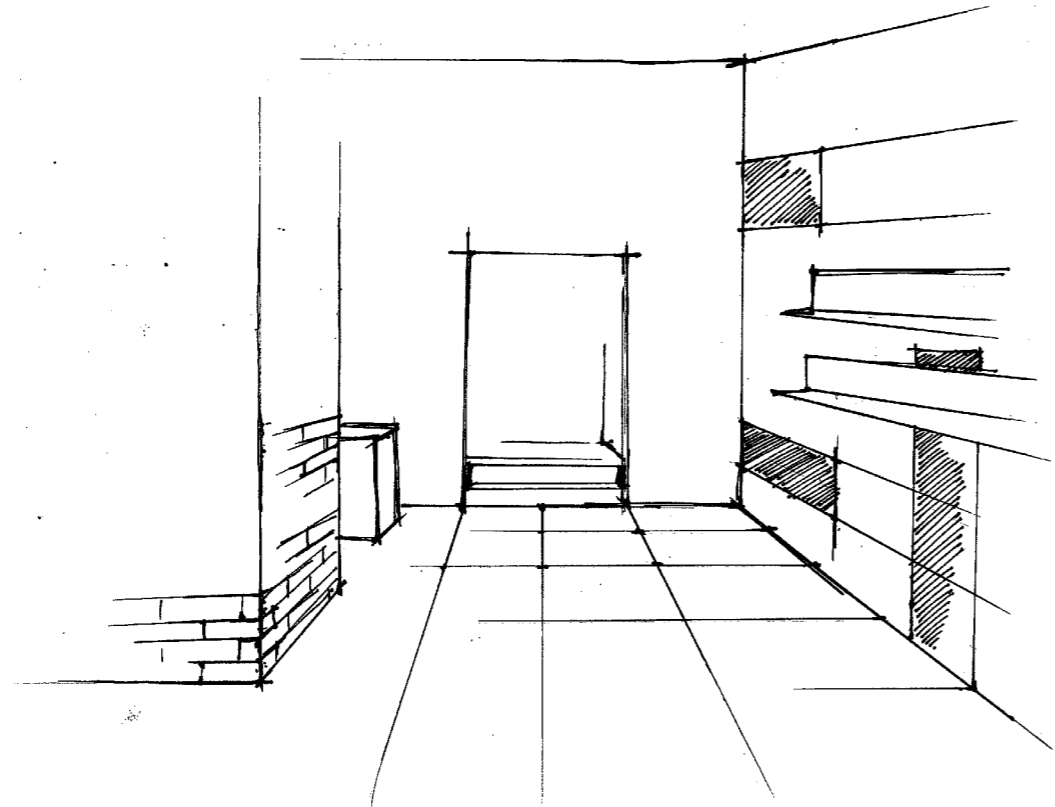

Pearl 60x120

Silver 60x60

Per showroom, al 1° piano utilizzare lastre  
effetto corten nero a pavimento e parete  
muretto 3D  
Parete espositiva: posa multiformato  
d'effetto con stesse lastre in colorazione più calda  
Posa marmo ceramico nella parte scale  
e nella parete espositiva  
Mensole ad L in metallo color ottone  
retroilluminate

For the showroom, on the first floor,  
use black weathering steel-effect slabs on the floor  
and 3D dwarf wall effect on the walls  
Display wall: high-impact multi-size  
design with the same slabs in warmer tones  
Fit ceramic marble tiles on the walls of the  
stairway and on the display wall  
Brass-coloured metal L-shaped shelves  
with backlighting