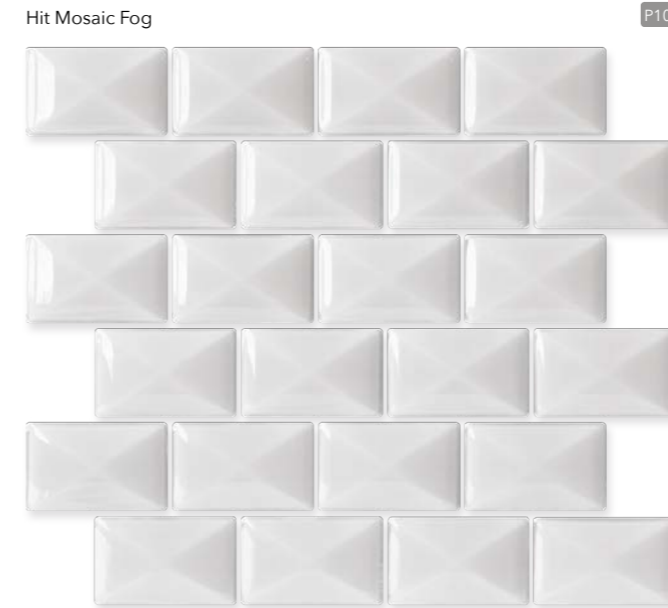

Pasta Blanca / White Body   Brillo / Glass
10,5x10,3cm / 4,1"x4"

Pasta Blanca / White Body   Brillo / Glass
31x36cm / 13"x14"   Relieve / Relief