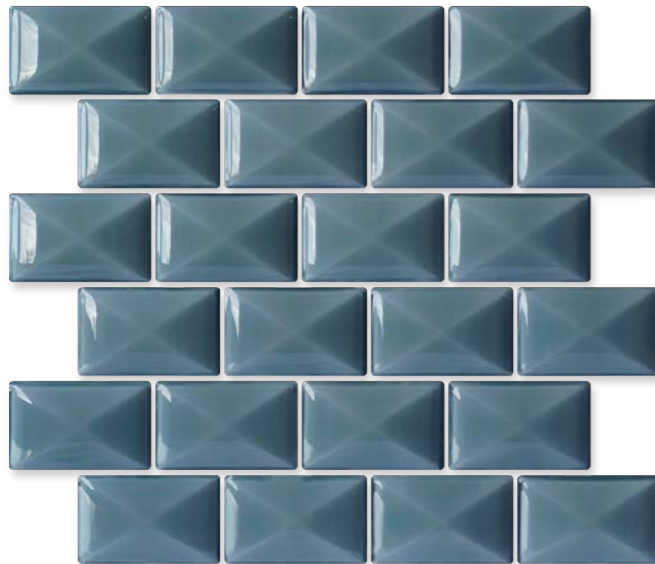

Pasta Blanca / White Body   Brillo / Glass
31x36cm / 13"x14"   Relieve / Relief

Hit Mosaic Mist

P10