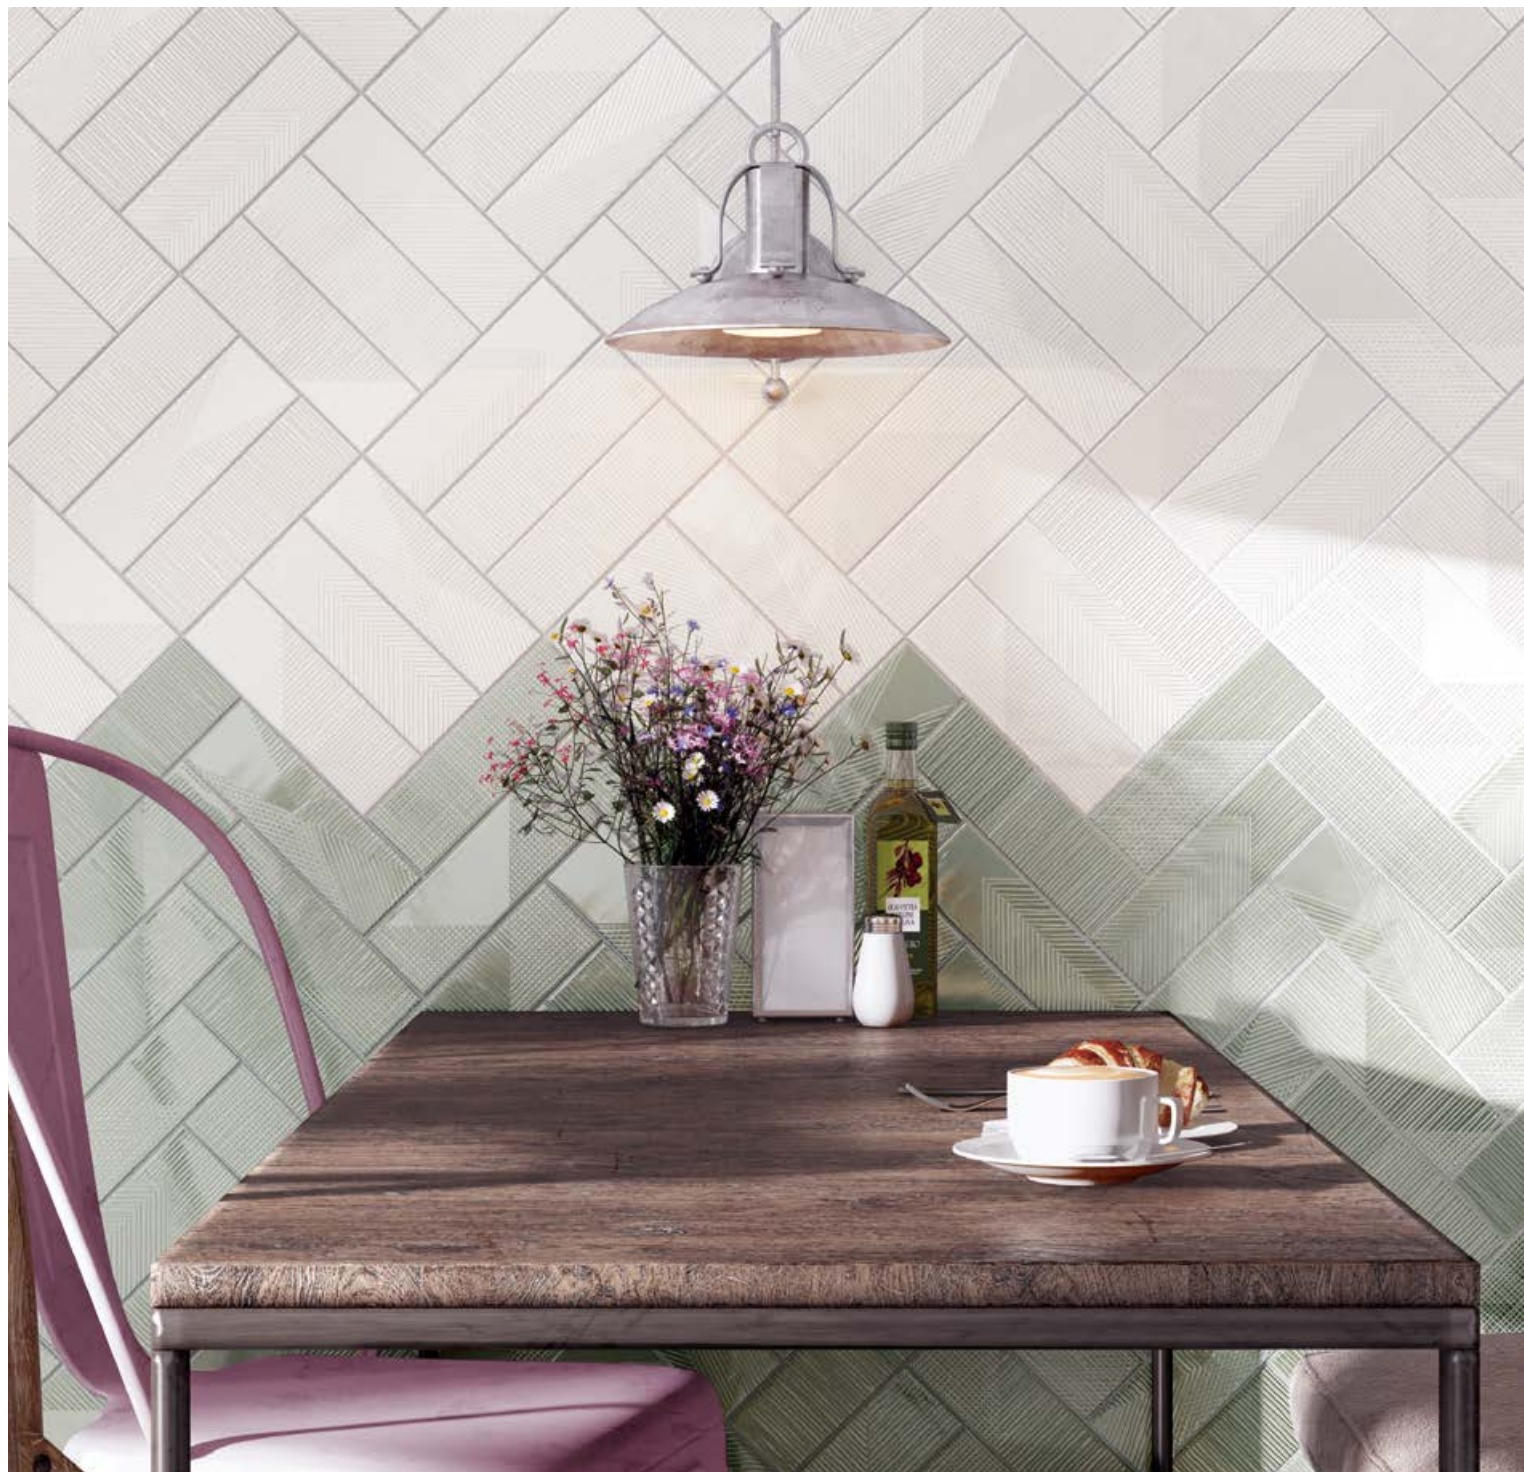

INDOOR / INTERIORES

FORMATOS / SIZES

13.2x13.2
5" x 5"

6.5x20
2½" x 8"

^
Fragments White 6.5x20 cm / 2½" x 8"
Fragments Mist Green 6.5x20 cm / 2½" x 8"