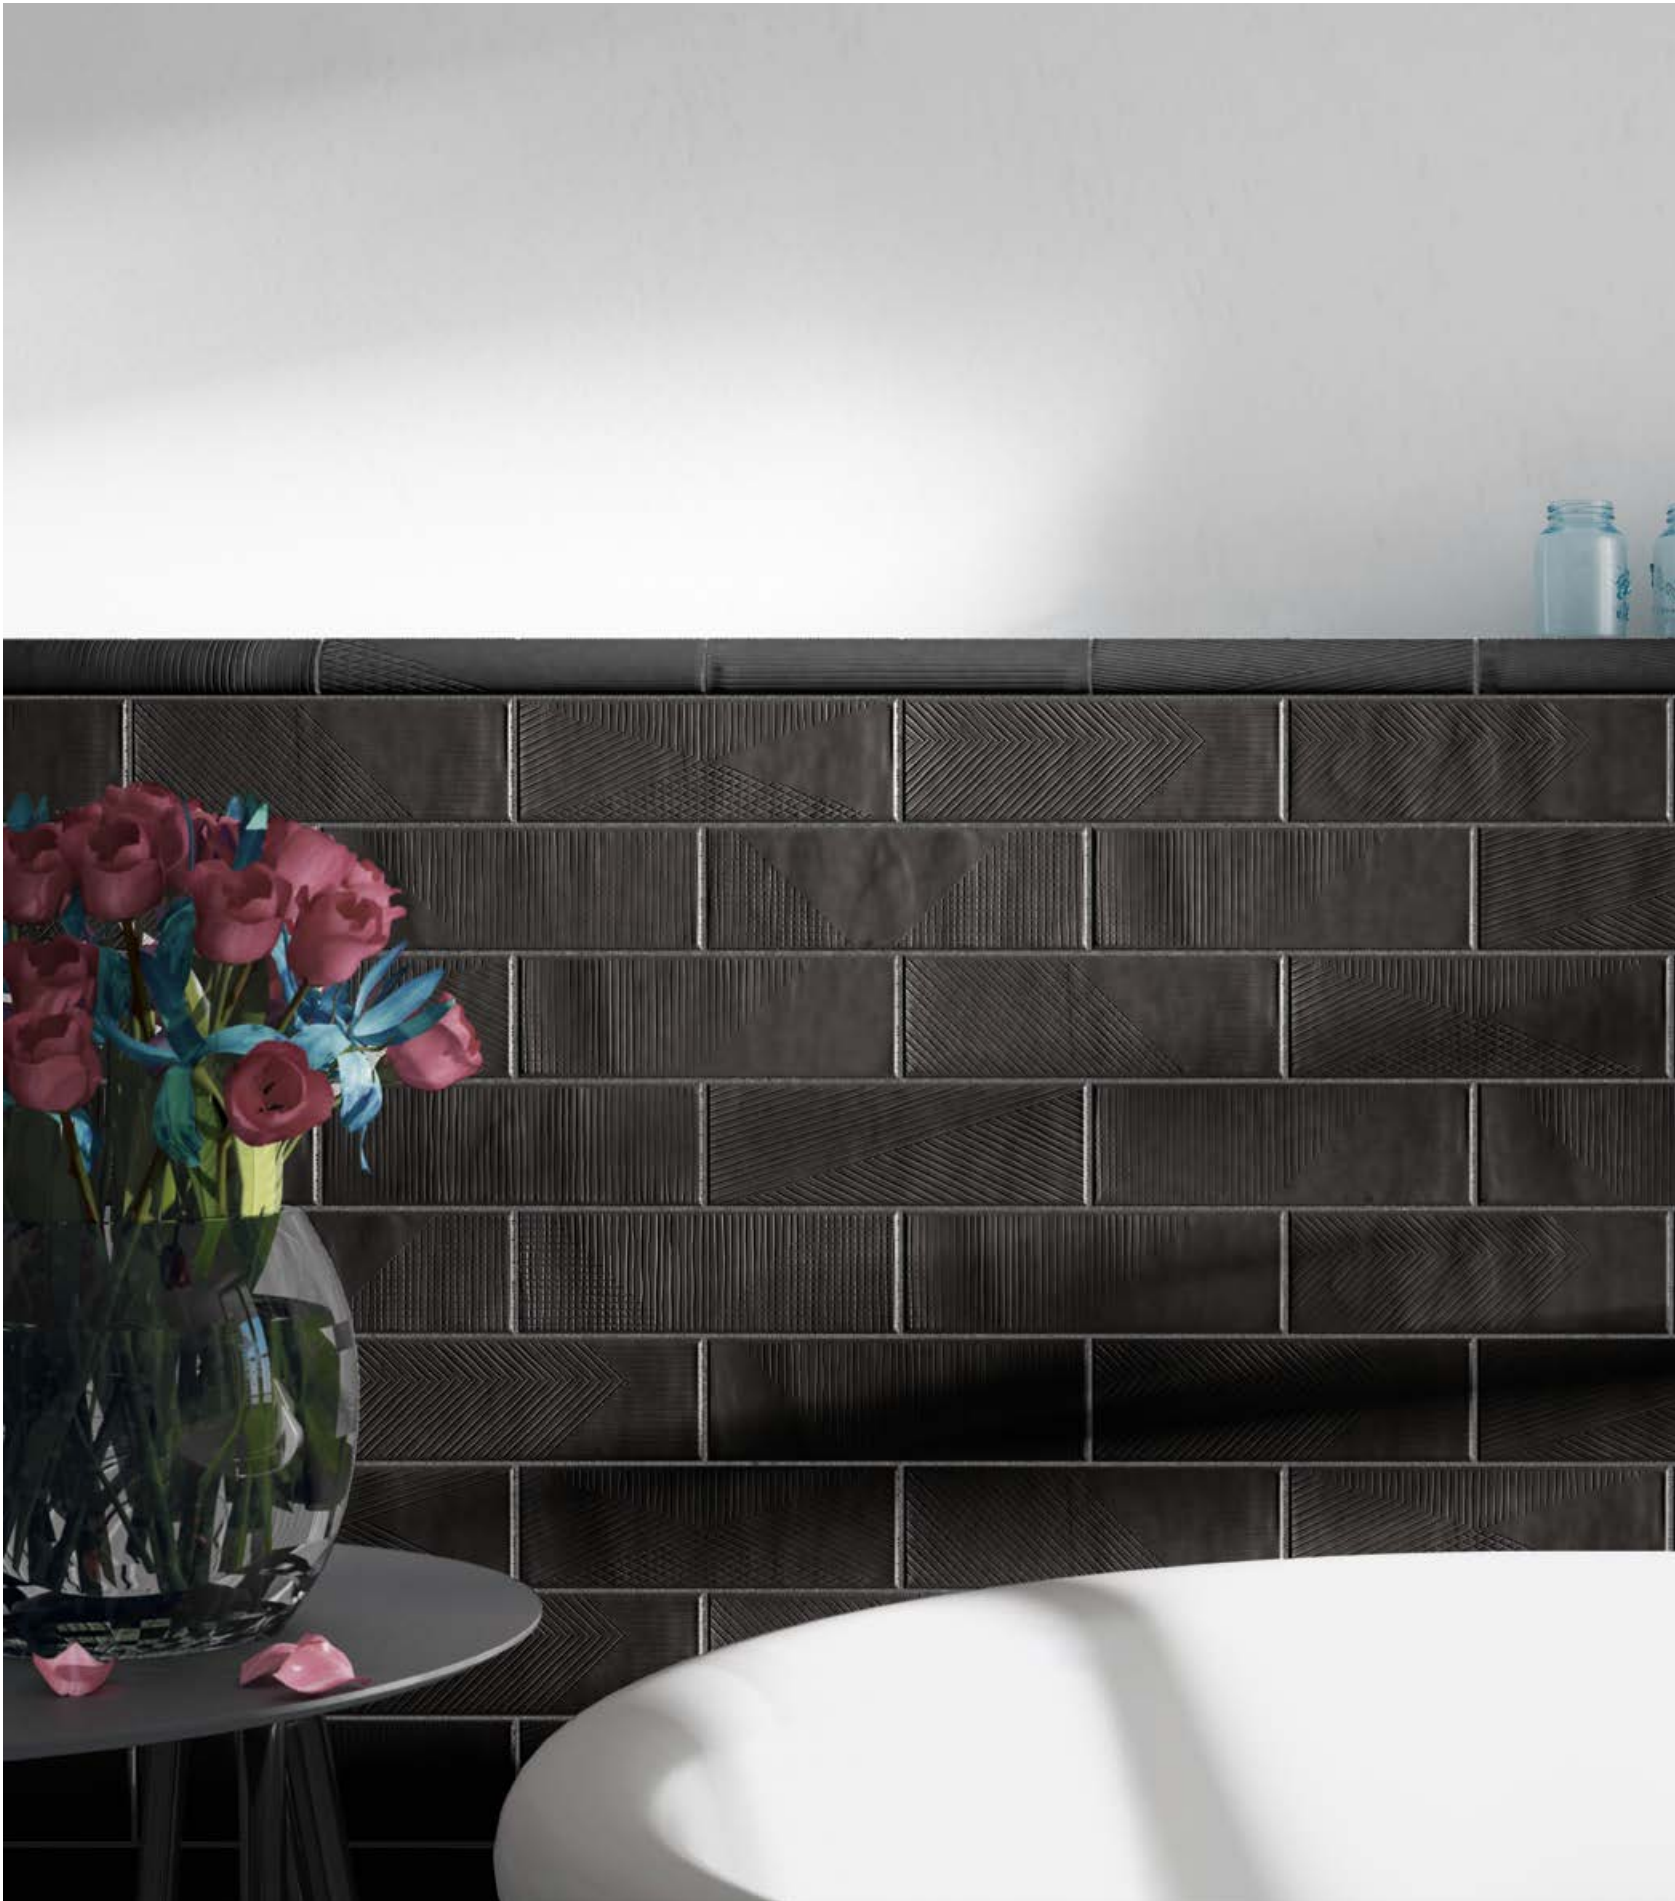

FRAGMENTS

PASTA BLANCA+BRILLO / MATE

WHITE BODY+GLOSS / MATT