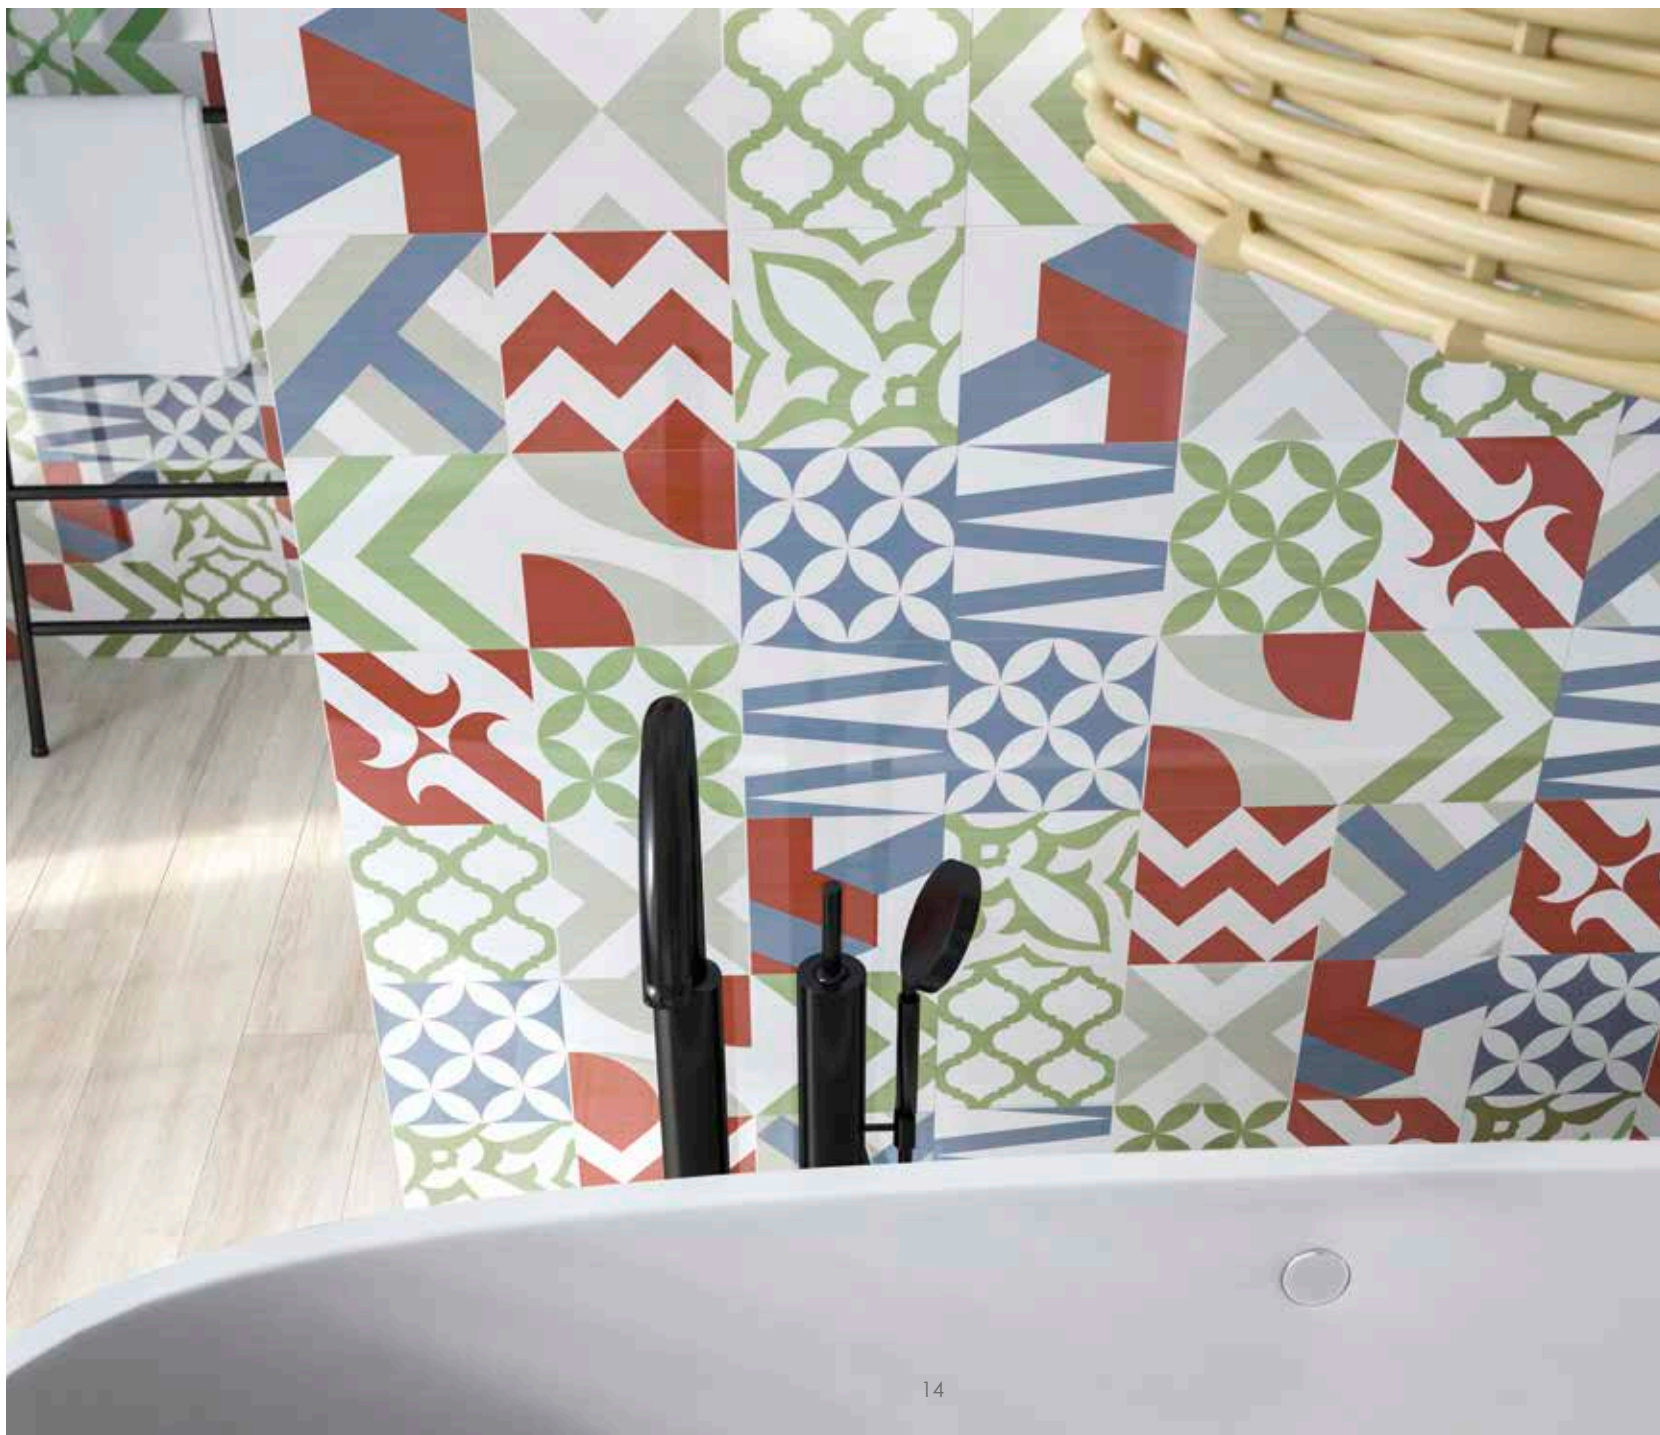

CRIMSON

flou

AVIO 20x60
AVIO BOMBÉ 20x60
WHITE 20x60
decoro PATCHWORK COLORS 20x60
pavimento HICKORY ALMOND 20x120

PLUMB

PEARL

WHITE

GREIGE

20x60