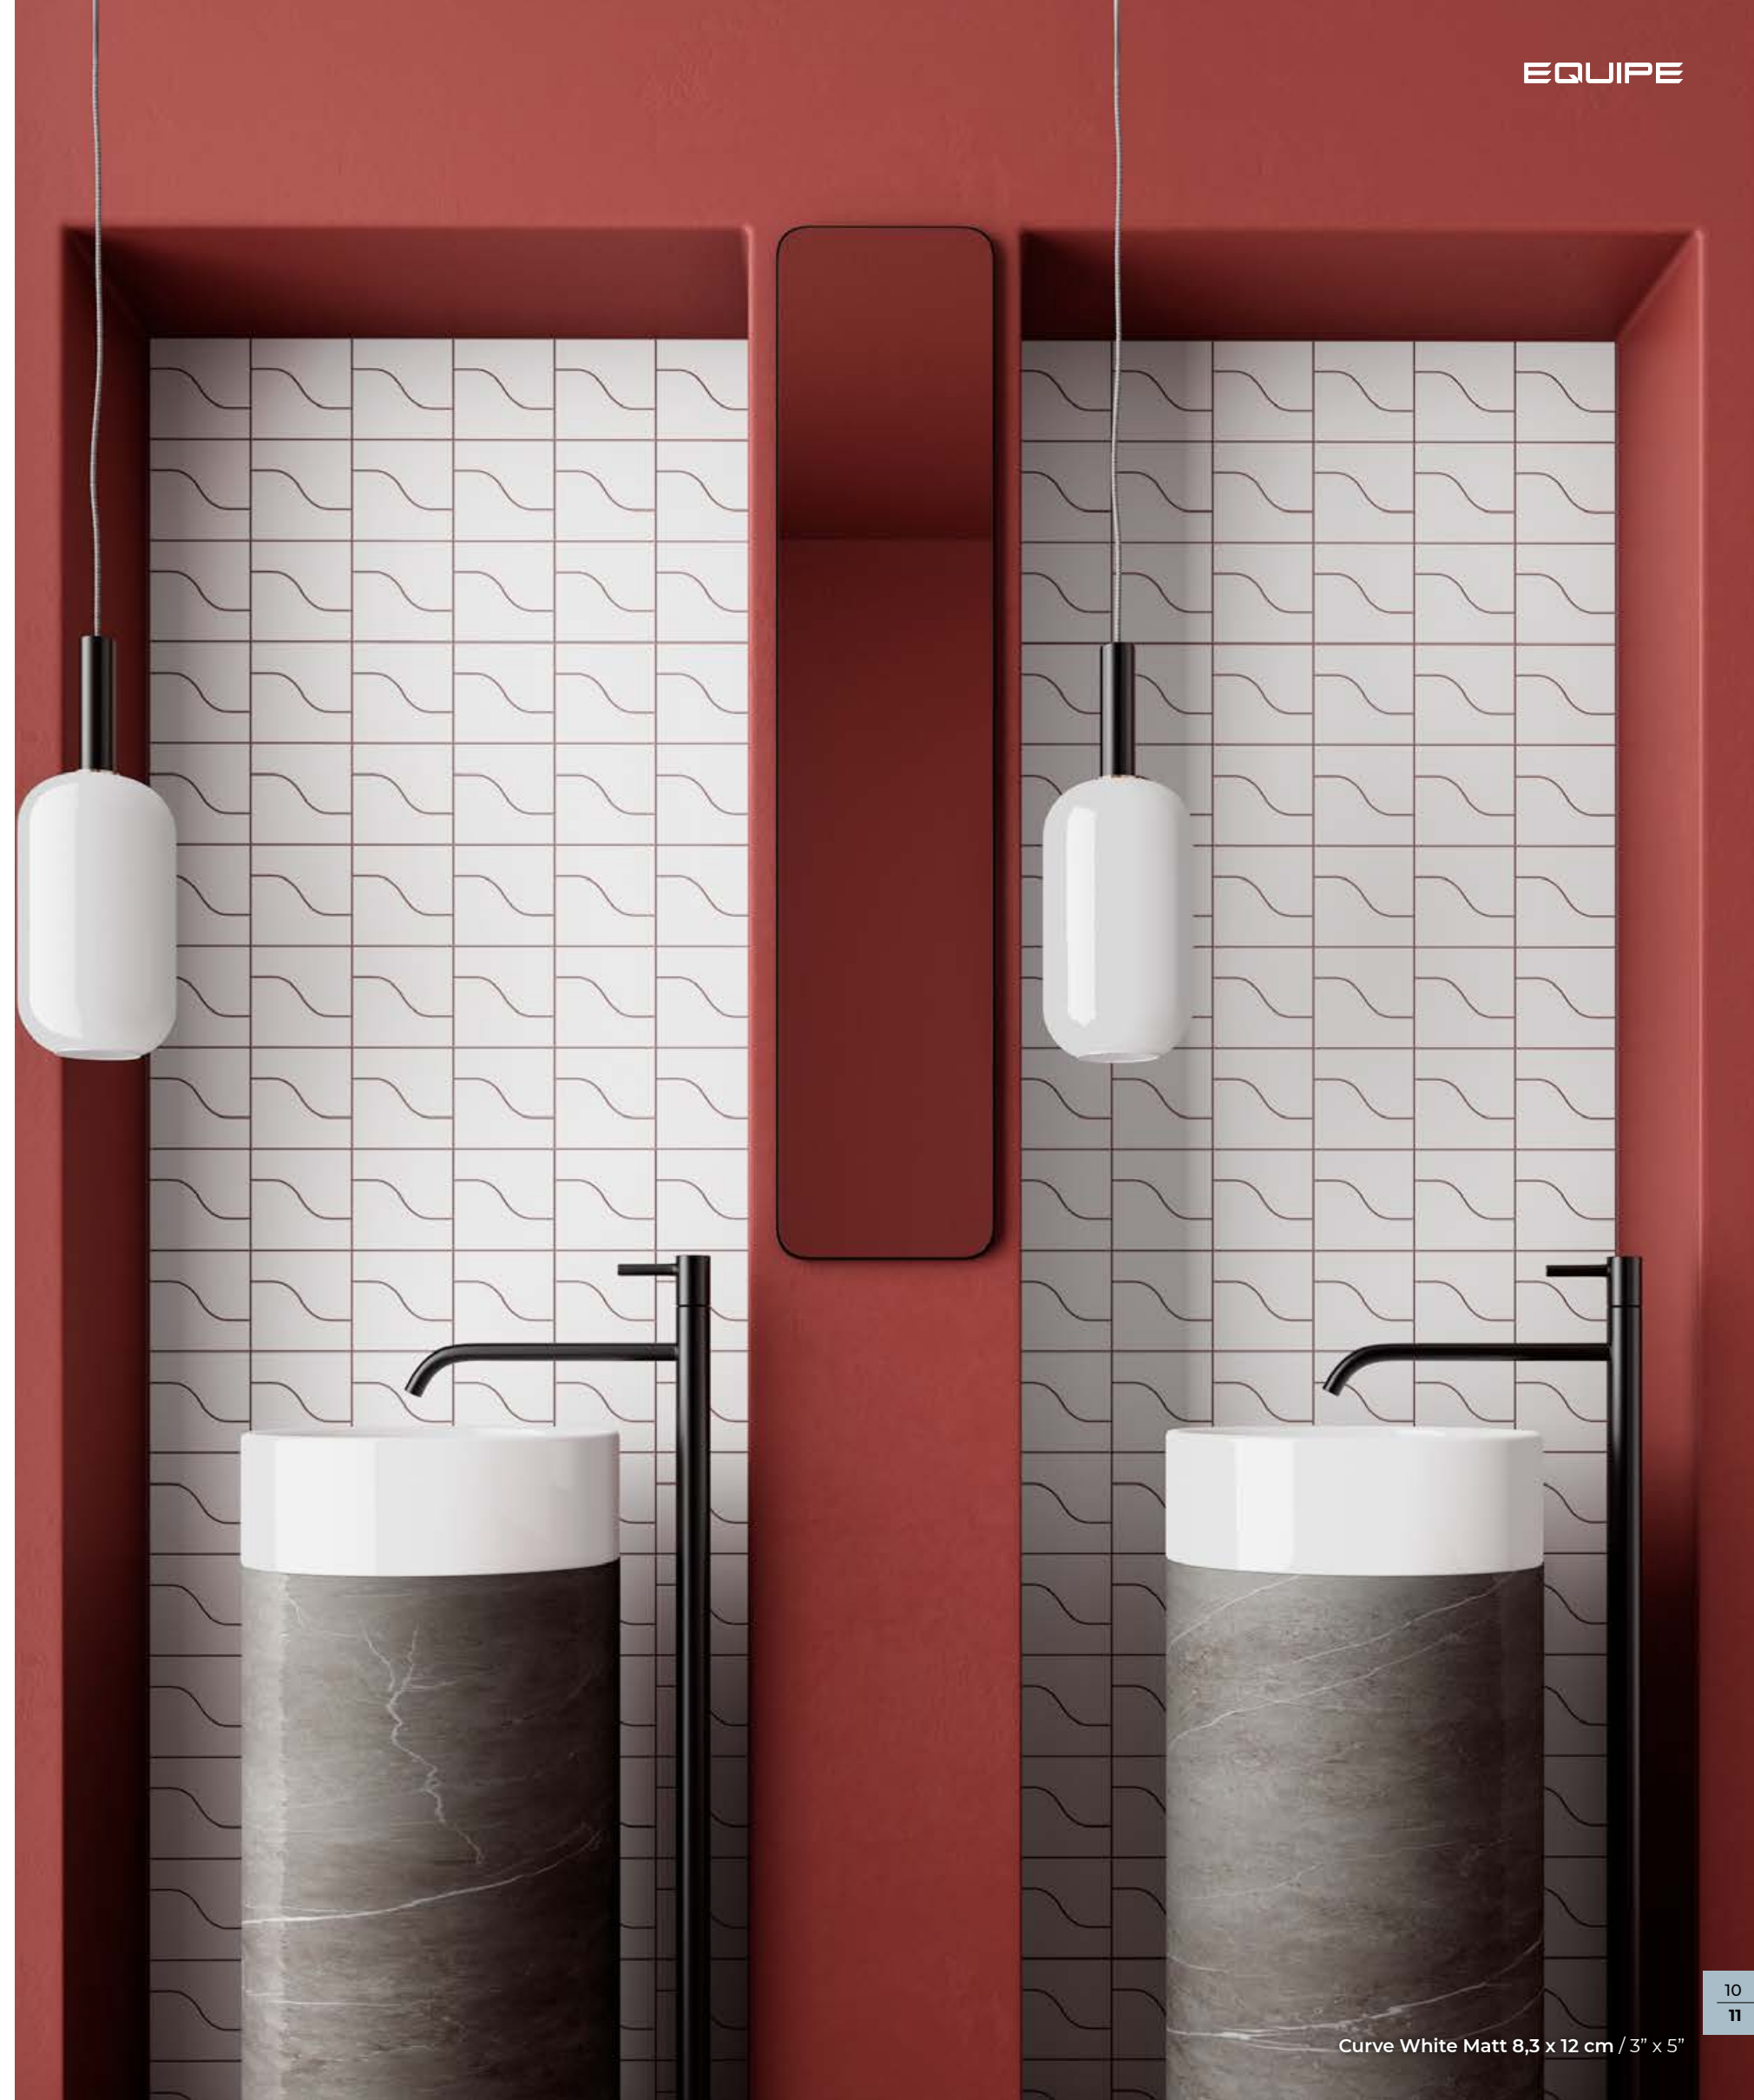

EQUIPE

Curve Ink Blue 8,3 x 12 cm / 3" x 5"

Curve Ink Blue, Ink Blue Matt 8,3 x 12 cm / 3" x 5"

Curve Paon 8,3 x 12 cm / 3" x 5"

Curve Paon Matt 8,3 x 12 cm / 3" x 5"

Curve White Matt 8,3 x 12 cm / 3" x 5"

Curve

EQUIPE

Curve Pink Matt 8,3 x 12 cm / 3" x 5"

Curve Garden Green, Garden Green Matt 8,3 x 12 cm / 3" x 5"

Curve Ruby Shade Matt 8,3 x 12 cm / 3" x 5"

Curve Sunset 8,3 x 12 cm / 3" x 5"

Curve Sunset, White 8,3 x 12 cm / 3" x 5"