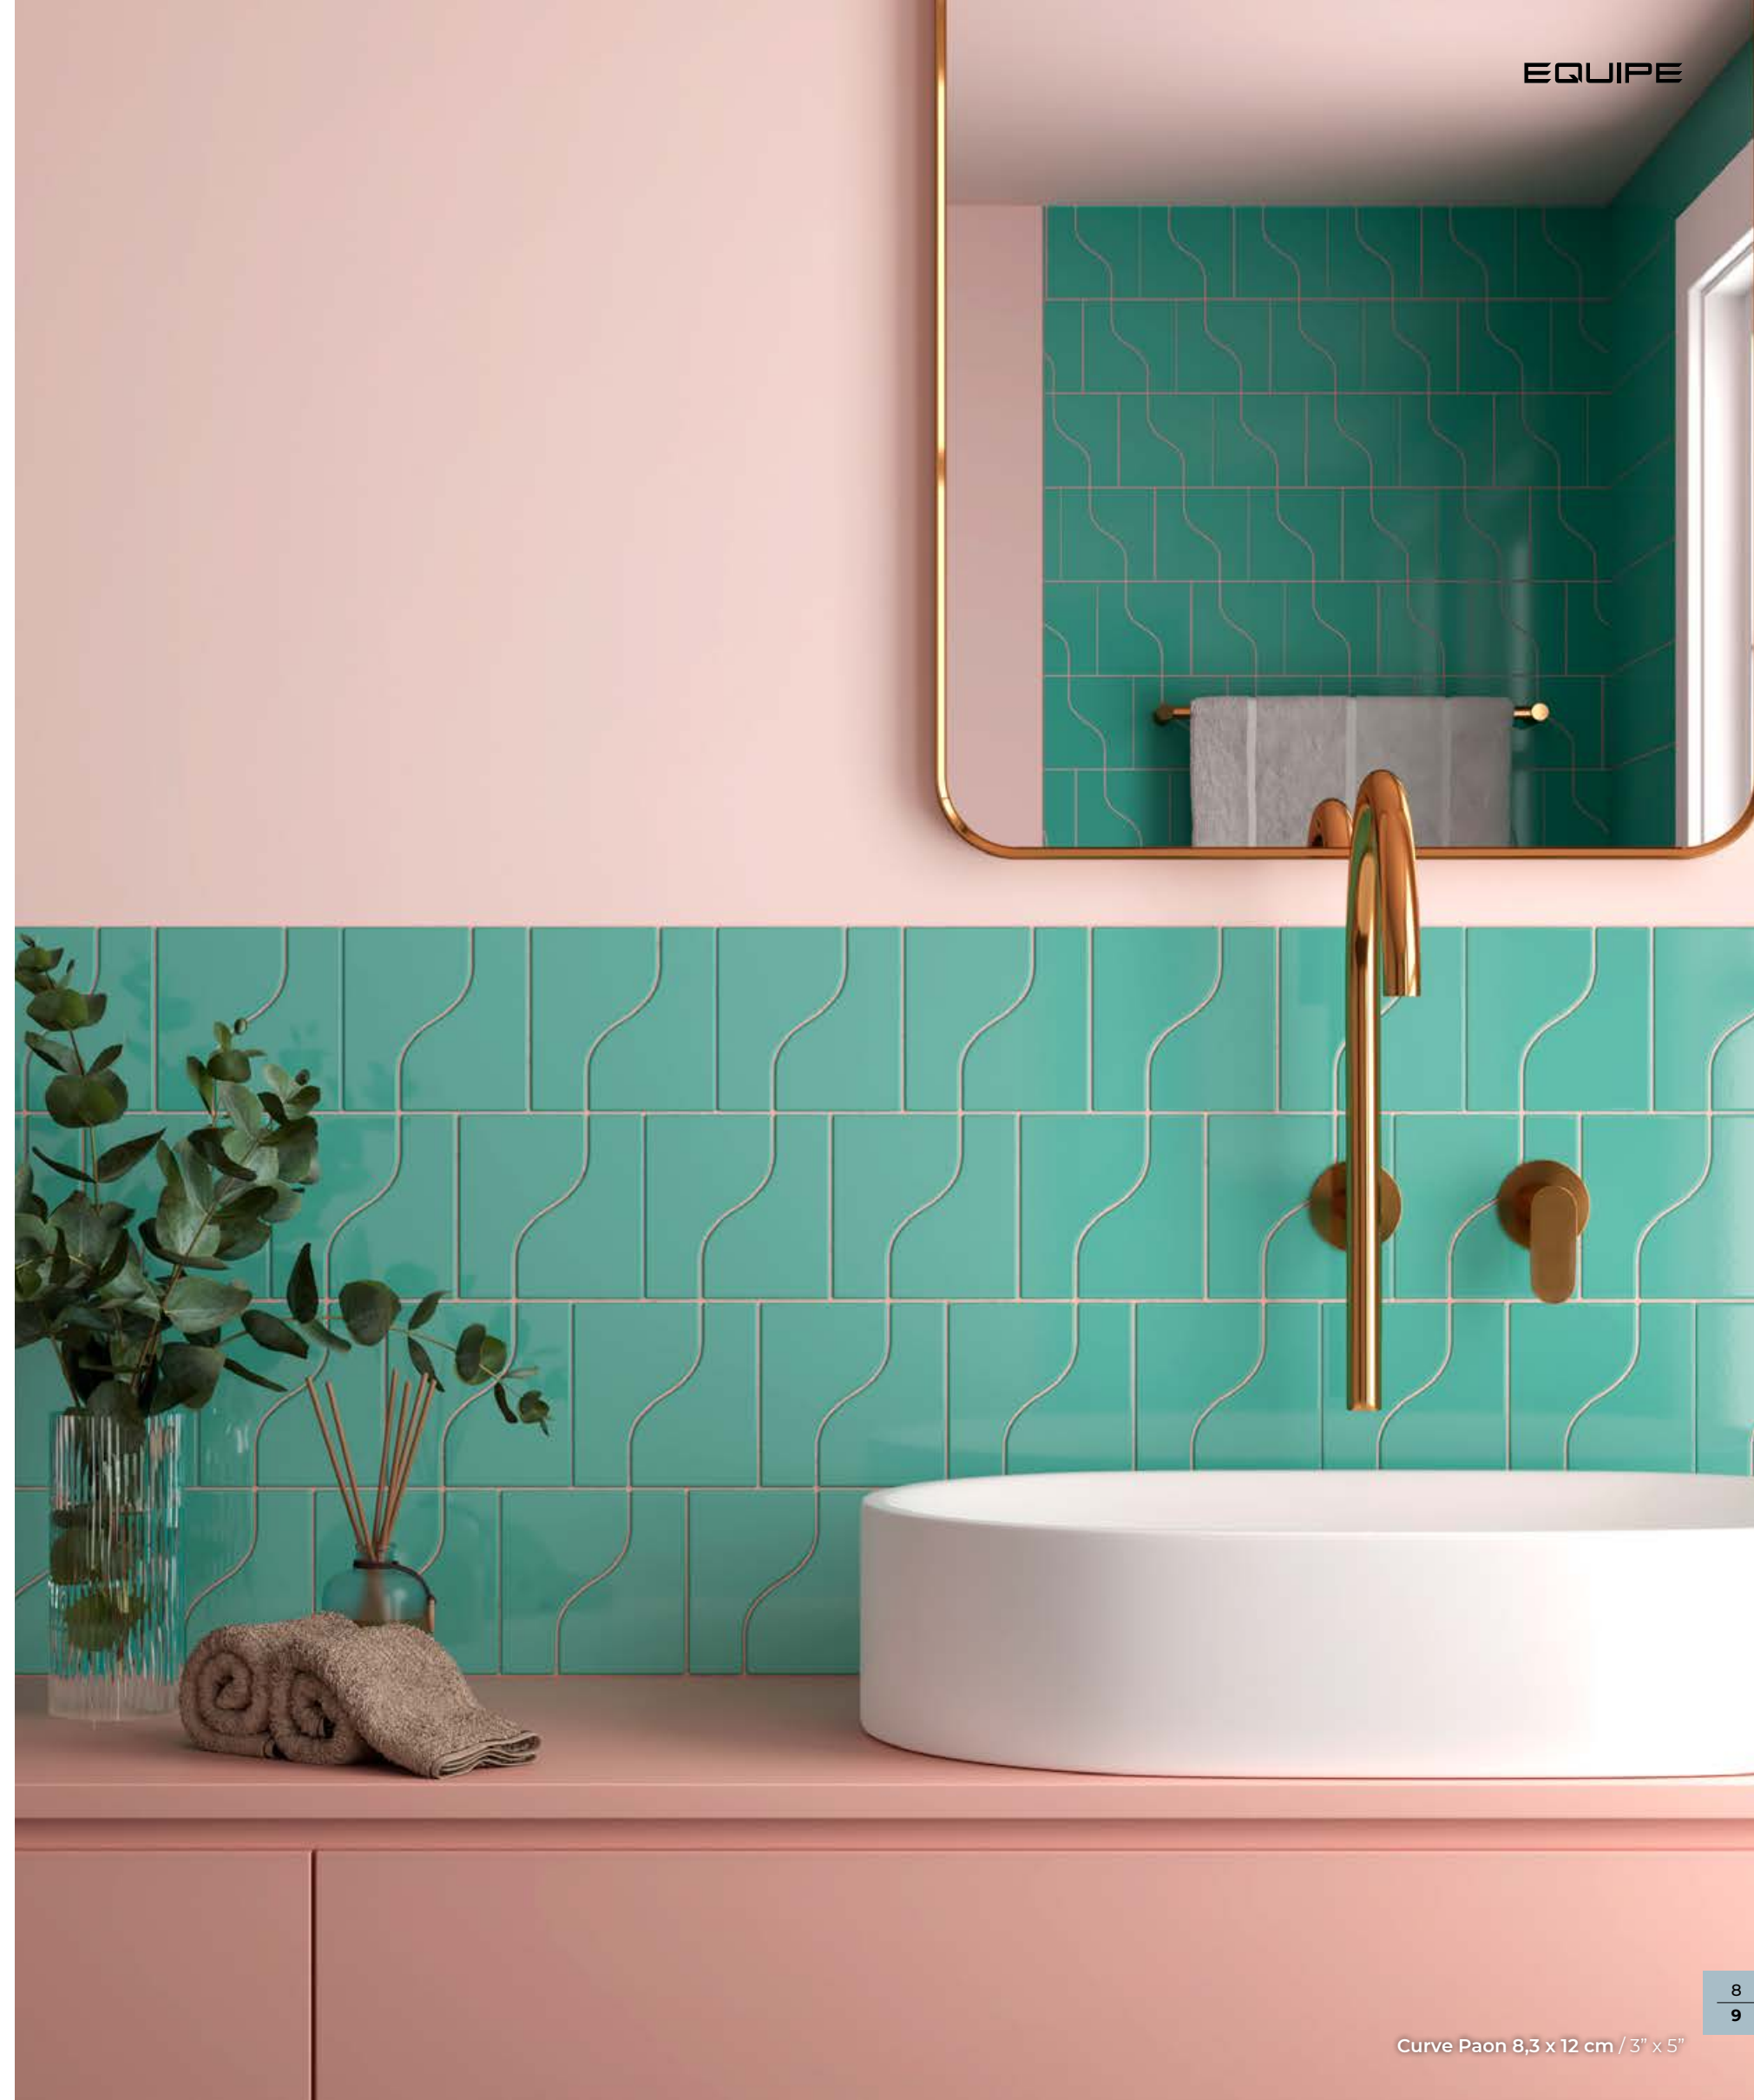

Curve Black 8,3 x 12 cm / 3" x 5"
Urban Hexagon Light 29,2 x 25,4 cm / 11½" x 10"

Curve Garden Green 8,3 x 12 cm / 3" x 5"

Curve

Curve Grey Matt 8,3 x 12 cm / 3" x 5"
Argile Dark 6 x 24,6 cm / 2 1/2" x 10"

EQUIPE

Curve Ink Blue 8,3 x 12 cm / 3" x 5"

Curve Ink Blue, Ink Blue Matt 8,3 x 12 cm / 3" x 5"

Curve Paon 8,3 x 12 cm / 3" x 5"

Curve Paon Matt 8,3 x 12 cm / 3" x 5"

Curve White Matt 8,3 x 12 cm / 3" x 5"

Curve

EQUIPE

Curve Pink Matt 8,3 x 12 cm / 3" x 5"

Curve Garden Green, Garden Green Matt 8,3 x 12 cm / 3" x 5"

Curve Ruby Shade Matt 8,3 x 12 cm / 3" x 5"

Curve Sunset 8,3 x 12 cm / 3" x 5"

Curve Sunset, White 8,3 x 12 cm / 3" x 5"