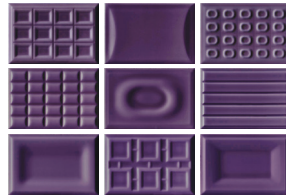

NEW PRODUCT

BICOTTURA WALL TILE

CENTO PER CENTO CACAO

COLORS

W - Bianco

G - Grigio

DG - Grigio Scuro

SF - Verde Acqua

A - Almond

H - Champagne

TO - Tortora

T - Marrone

Y - Giallo Scuro

VA - Viola

FORMATS

LUCIDO (glossy): 12x18 cm

MATT: 12x18 cm

The 9 patterns of the *CACAO* decors are randomly distributed in each box and cannot be individually selected.

DESCRIPTION

Cento per Cento collection will amaze you with the original *Cacao* decor. Of the same rectangular format, *Cacao* decor tiles are embossed with geometric patterns giving them the appearance of chocolate bars. *Cacao* tiles are gorgeous, no matter the shade, but the effect is all the more striking in Marrone. Sold in boxes of nine random patterns, *Cacao* mix harmoniously with others *Cento per Cento* tiles. Laying in herringbone and mixing colors, patterns and finishes will give your space a unique style that will stimulate your senses.