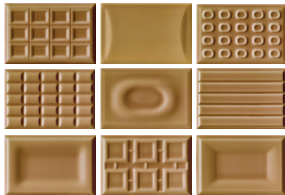

A - Almond

H - Champagne

TO - Tortora

T - Marrone

Y - Giallo Scuro

VA - Viola

FORMATS

LUCIDO (glossy): 12x18 cm

MATT: 12x18 cm

The 9 patterns of the *CACAO* decors are randomly distributed in each box and cannot be individually selected.

DESCRIPTION

Cento per Cento collection will amaze you with the original *Cacao* decor. Of the same rectangular format, *Cacao* decor tiles are embossed with geometric patterns giving them the appearance of chocolate bars. *Cacao* tiles are gorgeous, no matter the shade, but the effect is all the more striking in Marrone. Sold in boxes of nine random patterns, *Cacao* mix harmoniously with others *Cento per Cento* tiles. Laying in herringbone and mixing colors, patterns and finishes will give your space a unique style that will stimulate your senses.