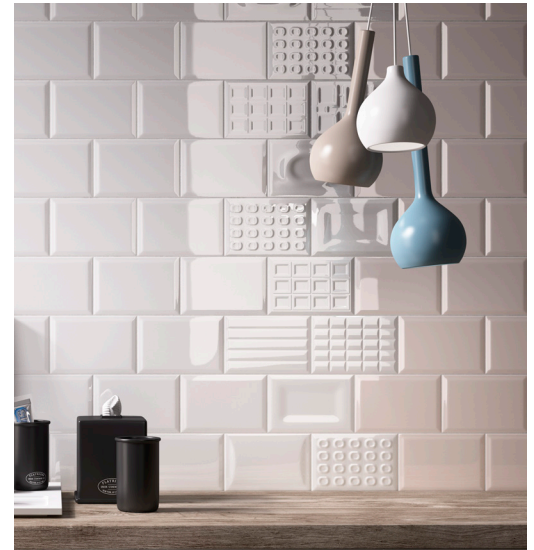

NEW PRODUCT

BICOTTURA WALL TILE

CENTO PER CENTO

COLORS

DESCRIPTION

To mark its 100th anniversary, *Imola* has created *Cento per Cento*, a collection of double-fired wall tiles with a retro look revisited in a modern way. Bringing together a range of vintage colors on tiles with glossy or matte enamel, *Cento per Cento* transcends time. For a 50s look, you will choose pastel colors like Almond, Champagne or Acqua Verde; a style reminiscent of the 60s or 70s will be successful with bold colors like Viola or Giallo Scuro; the sober Bianco, Grigio and Grigio Scuro will fit a contemporary decor.

FORMATS

LUCIDO (glossy): 12x18 cm MATT: 12x18 cm

APPLICATIONS

Cento per Cento is ideal for an interior application on walls in your residential and commercial projects. ■ When laying, do not hesitate to create patterns by mixing finishes, colors as well as direction of the tiles. Note that there may be a slight variation in color between the matte and glossy finish for a tile of the same color.

NEW PRODUCT

BICOTTURA WALL TILE

CENTO PER CENTO CACAO

COLORS

W - Bianco

G - Grigio

DG - Grigio Scuro

SF - Verde Acqua

MATT: 12x18 cm

The 9 patterns of the *CACAO* decors are randomly distributed in each box and cannot be individually selected.

DESCRIPTION

Cento per Cento collection will amaze you with the original *Cacao* decor. Of the same rectangular format, *Cacao* decor tiles are embossed with geometric patterns giving them the appearance of chocolate bars. *Cacao* tiles are gorgeous, no matter the shade, but the effect is all the more striking in Marrone. Sold in boxes of nine random patterns, *Cacao* mix harmoniously with others *Cento per Cento* tiles. Laying in herringbone and mixing colors, patterns and finishes will give your space a unique style that will stimulate your senses.