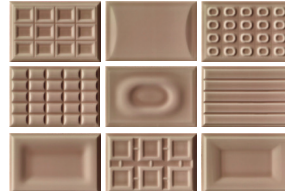

TO - Tortora