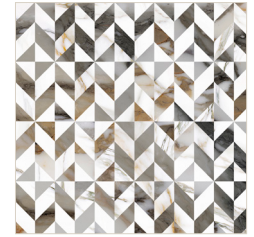

NEW PRODUCT

GLAZED PORCELAIN STONEWARE

CAVA

COLORS

DOMUM

DESCRIPTION

Cava by *Vallelunga & co.* is a glazed porcelain stoneware. Inspired from the heart of Italian quarries, the *Cava* collection presents stunning effects with amazing décors and mosaics that will enhance your environment. The movement and subtlety of the veins are perfect on any surface and will create a chic décor.

FORMATS (Rectified tiles)

SATINATO RT (SAT. RT) : 7.5 x 30 cm | 30 x 60 cm | 60 x 60 cm | 60 x 120 cm

LEVIGATO RT (LEV. RT) : 60 x 120 cm

APPLICATIONS

Cava is ideal for an interior application on walls and floors, in residential and commercial projects (light traffic).

TECHNICAL INFORMATION

	WATER ABSORPTION	FROST RESISTANCE	ABRASION RESISTANCE	BENDING STRENGTH	CHEMICAL RESISTANCE	STAIN RESISTANCE	SLIP RESISTANCE	RECYCLED CONTENT ⁽¹⁾
NORMS	ISO 10545/3 ≤ 0,5 %	ISO 10545/12	ISO 10545/7	ISO 10545/4 35 N/mm² min.	ISO 10545/13	ISO 10545/14 min. CLASS 3	DIN51130- DIN51097	MR4 CREDITS
VALUES	≤ 0,3 %	RESISTANT	PEI IV	> 35 N/mm²	GA GLA	CLASS 4-5	TBC	PRE-CONS.: 7,1 %

INSTALLATION AND MAINTENANCE

It is suggested to lay tiles with a joint of 3-4 mm. ■ Use high quality adhesive and grout from a manufacturer such as Mapei, following manufacturer's recommendations and depending on site conditions. ■ It is recommended that you lay the rectangular formats side by side or offset by 2/3. Laying in a 50% staggered configuration is not advised. ■ As soon as the joints have fully set, it is recommended to proceed to initial cleaning with a neutral pH detergent. ■ Clean with a neutral detergent when needed. ■ When installing, mix the content of several boxes to ensure even distribution of the tile shading.