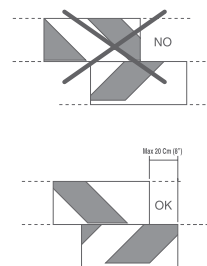

NORME TEST N°	DESCRIZIONE DESCRIPTION	VALORE A NORMA REQUIRED STANDARD	VALORE - MATT RESULTS - MATT	VALORE - LAPP RESULTS - LAPP
	ISO 10545/3	ASSORBIMENTO D'ACQUA - WATER ABSORPTION ABSORPTION D'EAU - WASSERAUFNAHME	$\leq 0,5\%$	CONFORME CONFORMS	CONFORME CONFORMS
	ISO 10545/4	RESISTENZA ALLA FLESSIONE - BENDING STRENGTH RESISTANCE A LA FLEXION - BIEGESTÄRKE	$R \geq 35 \text{ N/mm}^2$	CONFORME CONFORMS	CONFORME CONFORMS
	ISO 10545/8	COEFFICIENTE DI DILATAZIONE TERMICA LINEARE THERMAL EXPANSION COEFF. BETWEEN 20°C - 100°C COEFF. DE DILATION THERMIQUE LINEAIRE ENTRE 20°C ET 100°C WÄRMEAUSSDEHNUNG ZWISCHEN 20°C UND 100°C	$\leq 9 \times 10^{-6}$	$9 \times 10^{-6} \text{ } ^\circ\text{C}^{-1}$	$9 \times 10^{-6} \text{ } ^\circ\text{C}^{-1}$
	ISO 10545/9	RESISTENZA AGLI SBALZI TERMICI - RESISTANCE TO THERMAL SHOCK RESISTANCE AUX CHOCs THERMIQUES TEMPERATURWECHSELBESTÄNDIGKEIT		RESISTE - RESISTANT RESISTE - BESTÄNDIG	RESISTE - RESISTANT RESISTE - BESTÄNDIG
	ISO 10545/11	RESISTENZA AL CAVILLO - CRAZING RESISTANCE RESISTANCE AU TRASSAILAGE - HAARRISSEFESTIGKEIT		RESISTE - RESISTANT RESISTE - BESTÄNDIG	RESISTE - RESISTANT RESISTE - BESTÄNDIG
	ISO 10545/14	RESISTENZA ALLE MACCHIE - STAIN RESISTANCE RESISTANCE AUX TACHES - FLECKENFESTIGKEIT	min. Classe 3	CONFORME CONFORMS	CONFORME CONFORMS
	ISO 10545/13	RESISTENZA ALL'ATTACCO CHIMICO - CHEMICAL RESISTANCE RESISTANCE A L'ATTACQUE CHIMIQUE - FÄHIG GEBEN SÄUREN UND LAUGEN	min. B	CONFORME CONFORMS	CONFORME CONFORMS
	ISO 10545/2	LUNGHEZZA E LARGHEZZA - LENGTH AND WIDTH LONGUEUR ET LARGEUR - LÄNGE UND BREITE	$\pm 0,5\%$	CONFORME CONFORMS	CONFORME CONFORMS
	ISO 10545/2	SPESORE - THICKNESS EPAISSEUR - STÄRKE	$\pm 5\%$	CONFORME CONFORMS	CONFORME CONFORMS
	ISO 10545/2	ORTOGONALITÀ - WEDGING ORTHOGONALITÉ - RECHTWINKLICHKEIT	$\pm 0,6\%$	CONFORME CONFORMS	CONFORME CONFORMS
	ISO 10545/2	PLANARITÀ - WARPAGE PLANÉITÉ - EBENFLÄCHIGKEIT	$\pm 0,5\%$	CONFORME CONFORMS	CONFORME CONFORMS
	ISO 10545/12	RESISTENZA AL GELO - FROST RESISTANCE RESISTANCE AU GEL - FROSTBESTÄNDIGKEIT		RESISTE - RESISTANT RESISTE - BESTÄNDIG	RESISTE - RESISTANT RESISTE - BESTÄNDIG
	ISO 10545/6	RESISTENZA ALL'ABRASIONE PROFONDA DEEP ABRASION RESISTANCE RESISTANCE A LABRASION PROFONDE TIEFENVERSCHLEISSBESTÄNDIGKEIT	$< 175 \text{ mm}^3$	CONFORME CONFORMS	CONFORME CONFORMS
	ROT 3000 WET DCOF	RESISTENZA ALLO SCIVOLAMENTO SLIP RESISTANCE - RESISTANCE AU GLISSEMENT BESTIMMUNG DER RUTSCHEMMEDE EIGENSCHAFT	$\geq 0,42$	Tile 1: 0,54 Tile 2: 0,55 Tile 3: 0,54	
	DIN 51130 R	water, oil, grease, etc. create slippery conditions. floor applications with exposure to these conditions require extra caution in product selection.		R10	

SOLUZIONI DI POSA
cm 60x120 - 24"x48"
cm 30x60 - 12"x24"
Per una corretta realizzazione si consiglia di posare i formati lunghezza 120 cm e 60 cm, sfalsati a correre al massimo 20 cm o posa pari.

INSTALLATION INFORMATION
cm 60x120 - 24"x48"
cm 30x60 - 12"x24"
For 120 cm (48") and 60 cm (24") long files, staggering should not exceed 20 cm (8").

VERLEGEBEISPIELE
cm 60x120 - 24"x48"
cm 30x60 - 12"x24"
Für einen korrekten und einwandfreien Belag, die Formaten mit 120 cm und 60 cm länge sollten bei der Verlegung maximal 20 cm versetzt sein.

SHADE VARIATION

Noi consigliamo fortemente l'uso di un sistema di posa con distanziatori autolivellanti.

We strongly recommend using a tile edge leveling system during installation.

Wir empfehlen dringend die Verwendung von einem Befestigungssystem mit leveling system.

Il est vivement recommandé l'utilisation d'un système de pose avec des croisillons autonivelant.

* These values may vary from lot to lot

Distribué par
Distributed by

ciot

IMBALLI PACKAGING

UNITÀ DI MISURA
UNIT OF MEASURES

Atlantis Rett/Lapp	90x90 (36"x36")	M²	2	37,11	1,62	18	29,16	667,98
Atlantis Rett/Lapp	60x120 (24"x48")	M²	2	35,90	1,44	22	31,68	789,80
Atlantis Rett/Lapp	60x60 (24"x24")	M²	3	25,50	1,08	40	43,20	1020,00
Atlantis Rett/Lapp	30x60 (12"x24")	M²	6	25,50	1,08	40	43,20	1020,00
Atlantis Rett/Lapp	7,5x30 (3"x12")	M²	17	9,03	0,38	84	31,92	758,52
Atlantis Rett/Lapp	15x60 (6"x24")	M²	10	21,25	0,90	40	36,00	850,00
Atlantis Mosaico 5x5 (2"x2")	30x30 (12"x12")	FOGLIO/SHEET	8	14,50	0,72	42	30,24	609,00
Atlantis Hexagon	36,9x39,5 (14 1/2"x15 1/2")	FOGLIO/SHEET	8	14,50	0,92	42	38,64	609,00
Atlantis Herringbone	29,5x35 (11 5/8"x13 3/4")	FOGLIO/SHEET	8	14,50	0,76	42	32,29	609,00
Atlantis Battiscopa Rett/Lapp	7x60 (2 3/4"x24")	PZ	15	14,00	-	40	-	560,00
Atlantis Battiscopa Rett/Lapp	7x90 (2 3/4"x36")	PZ	6	10,25	-	40	-	410,00
Atlantis Battiscopa Rett/Lapp	7x120 (2 3/4"x48")	PZ	6	13,00	-	40	-	520,00